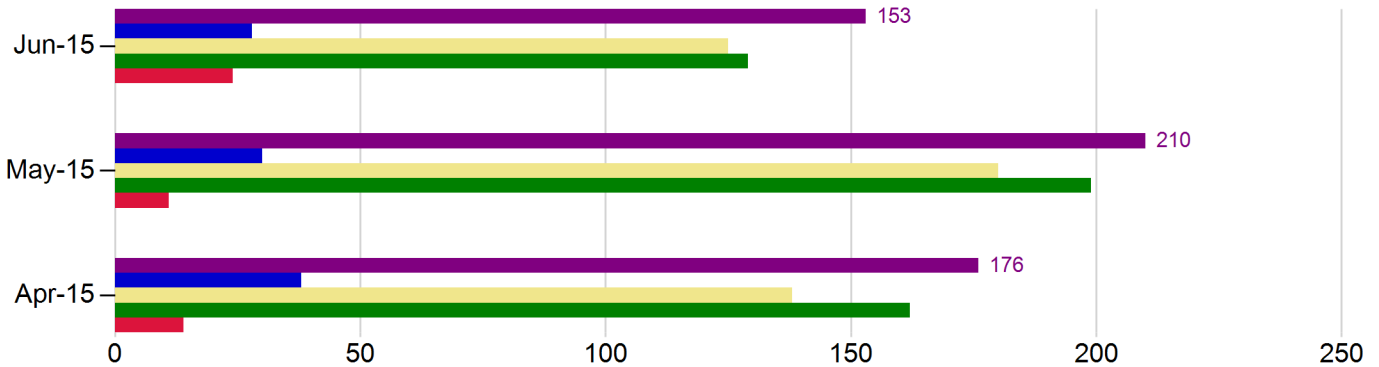

Noise Complaint Summary

for April 1, 2015 through June 30, 2015

Complainant Summary

Month-Year	Complainants (New)	Complainants (Not New)	Total
Apr-15	17	29	46
May-15	17	23	40
Jun-15	9	22	31

Total Complaints Comparison

Month-Year	Night	Day	Local	Regional	Complaints
Apr-15	38	138	162	14	176
May-15	30	180	199	11	210
Jun-15	28	125	129	24	153

The Airport Influence Area is mapped on page two of this report. Complaints received from location inside the Airport Influence Area are defined as "local", and complaints from locations outside the Airport Influence Area are defined as "regional".

Night = 10 p.m. to 6 a.m.
Day = 6 a.m. to 10 p.m.

Local = complaints within the Airport Influence Area
Regional = complaints outside the Airport Influence Area

SDL AIRCRAFT NOISE COMPLAINT MAP

Complaints and Complainants Per Square Mile