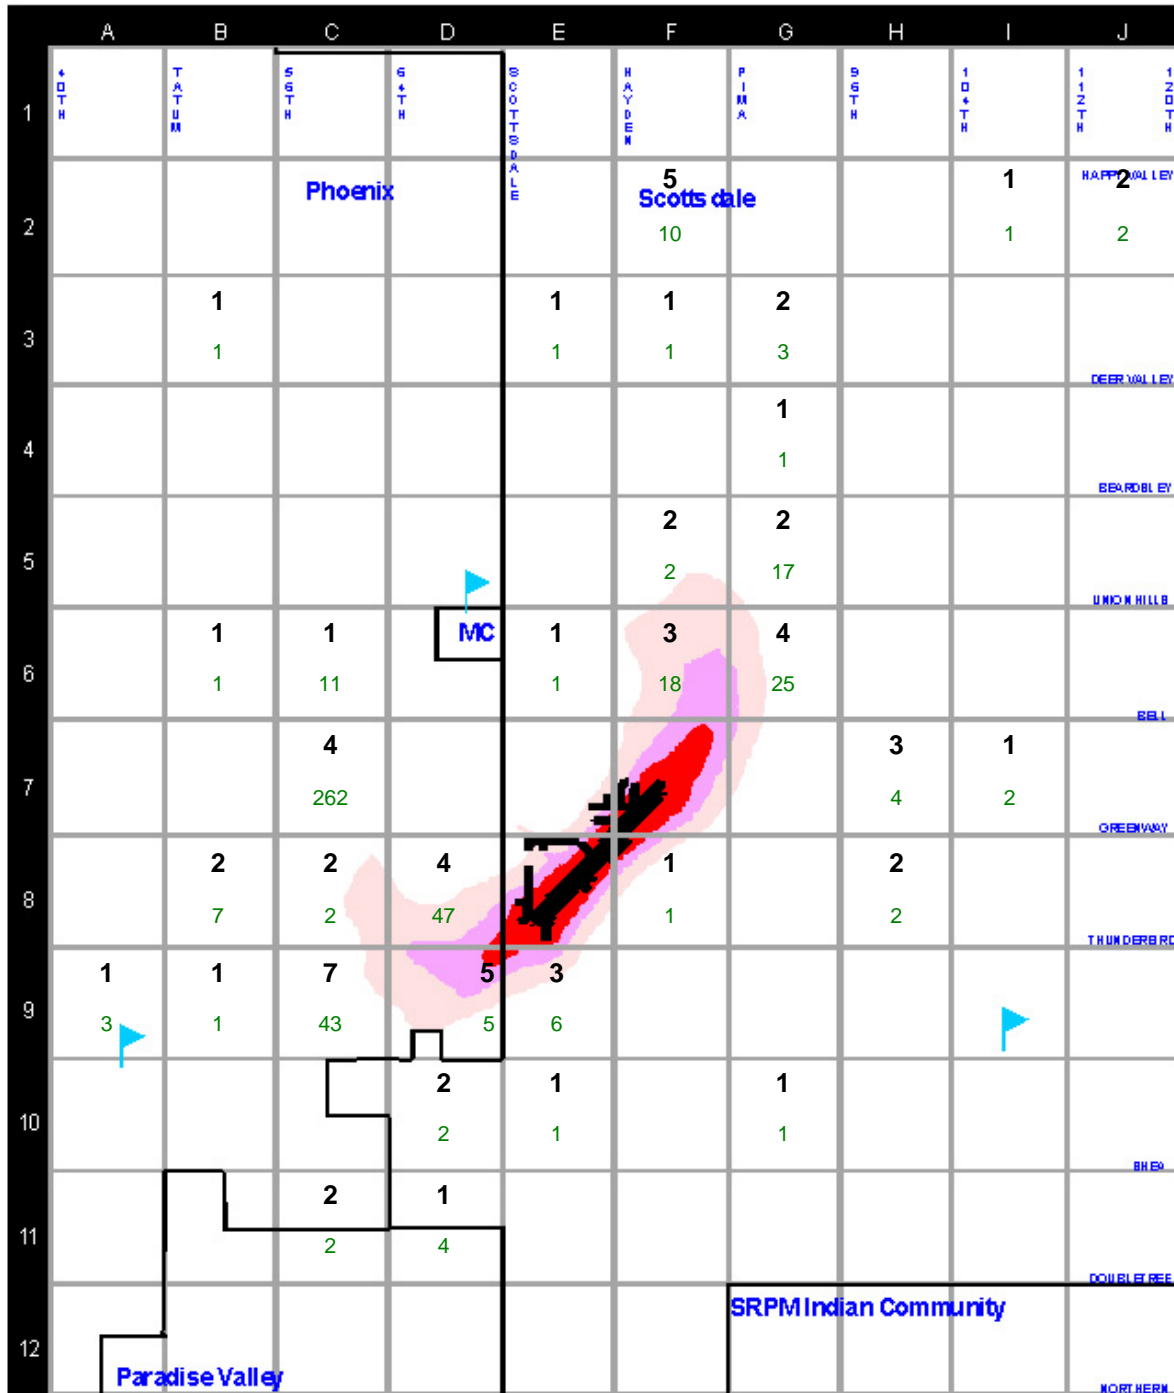

Month-Year	Night	Day	Local	Regional	Complaints
Apr-15	38	138	162	14	176
May-15	30	180	199	11	210
Jun-15	28	125	129	24	153

The Airport Influence Area is mapped on page two of this report. Complaints received from location inside the Airport Influence Area are defined as "local", and complaints from locations outside the Airport Influence Area are defined as "regional".

Night = 10 p.m. to 6 a.m.
Day = 6 a.m. to 10 p.m.

Local = complaints within the Airport Influence Area
Regional = complaints outside the Airport Influence Area

SDL AIRCRAFT NOISE COMPLAINT MAP

Complaints and Complainants Per Square Mile

April 1, 2015 Through June 30, 2015

The map below represents the Scottsdale Airport Influence Area. Each grid block indicates the total number of complaints (green- on bottom) received per square mile for the summary period, and the number of complainants or people (black- on top) who filed them. Please refer to the Map Legend for a description of the other map features.

GRIDS NOT SHOWN: UNKNOWN=2/1, BEYOND GRID=2/8

LEGEND		55 DNL Contour	Complainants
		60 DNL Contour	
		65 DNL Contour	
		Reporting Point	
		City Limits	
Grid Key:			Complaints

AIRCRAFT OPERATIONS and "LOCAL" NOISE COMPLAINT HISTORY