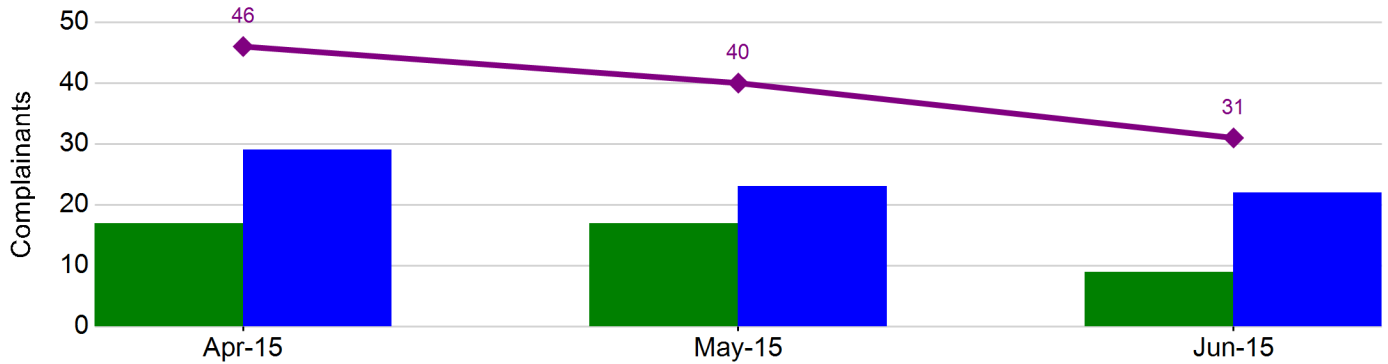

Noise Complaint Summary

for April 1, 2015 through June 30, 2015

Complainant Summary

Month-Year	Complainants (New)	Complainants (Not New)	Total
Apr-15	17	29	46
May-15	17	23	40
Jun-15	9	22	31

Total Complaints Comparison

Month-Year	Night	Day	Local	Regional	Complaints
Apr-15	38	138	162	14	176
May-15	30	180	199	11	210
Jun-15	28	125	129	24	153

The Airport Influence Area is mapped on page two of this report. Complaints received from location inside the Airport Influence Area are defined as "local", and complaints from locations outside the Airport Influence Area are defined as "regional".

Night = 10 p.m. to 6 a.m.
Day = 6 a.m. to 10 p.m.

Local = complaints within the Airport Influence Area
Regional = complaints outside the Airport Influence Area

SDL AIRCRAFT NOISE COMPLAINT MAP

Complaints and Complainants Per Square Mile