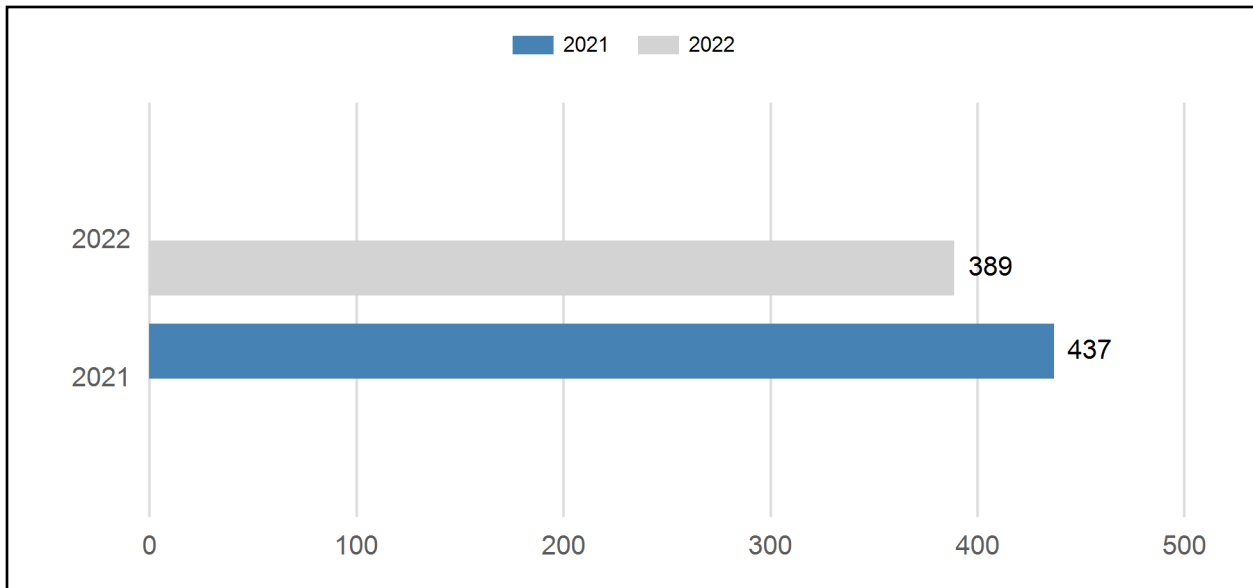

## Total Complainant Summary

Year-Quarter	Complainants (Repeat)	Complainants (New)	Total	Percent New
2022 - Qtr 2	23	9	32	28%

This table reflects the number of complainants for "local" complaints received this quarter.

## 2nd Quarter Complaint Comparison

This table shows the total complaints received in the "local" area for this quarter along with a comparison of the same quarter the previous year.