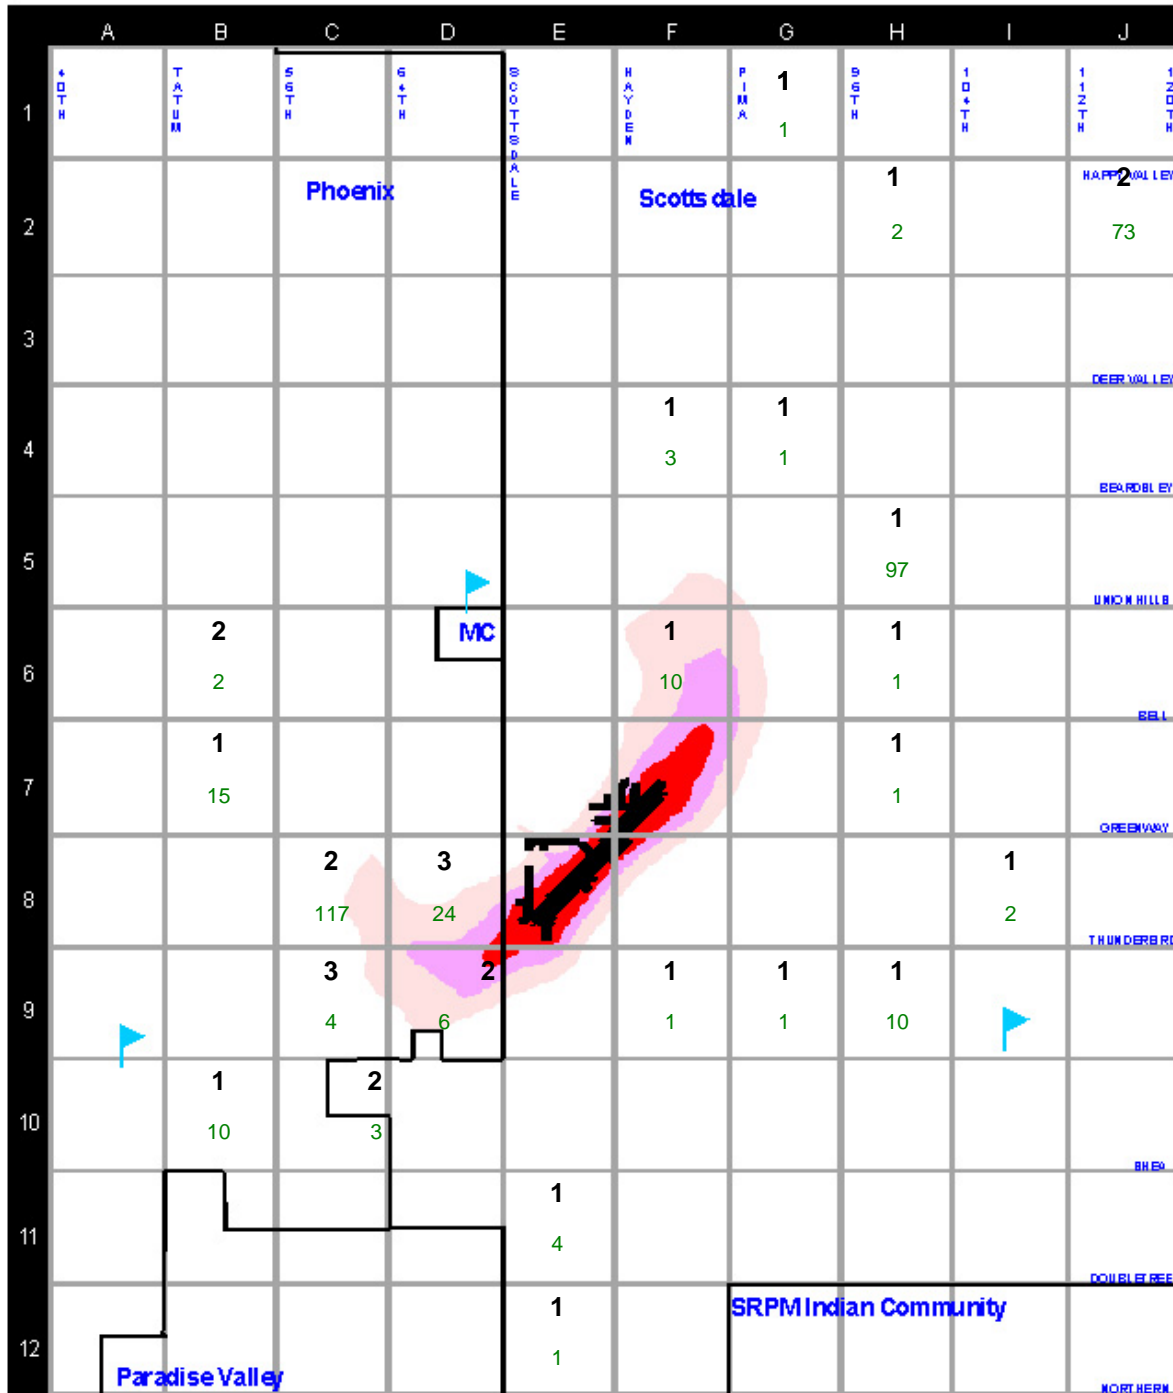

## 2nd Quarter Complaint Comparison

This table shows the total complaints received in the "local" area for this quarter along with a comparison of the same quarter the previous year.

# Aircraft Noise Complaint Map

Complaints and complainants within the Airport Influence Area

April 1, 2022 through June 30, 2022

The map below represents the Scottsdale Airport Influence Area. Each grid block indicates the total number of complaints (green - on bottom) received per square mile for the summary period, and the number of complainants or people (black - on top) who filed them. Please refer to the map legend below for other map features.

GRIDS NOT SHOWN: UNKNOWN=2/1, BEYOND GRID=2/6

LEGEND		55 DNL Contour	Complainants
		60 DNL Contour	
		65 DNL Contour	Complaints
		Reporting Point	
		City Limits	