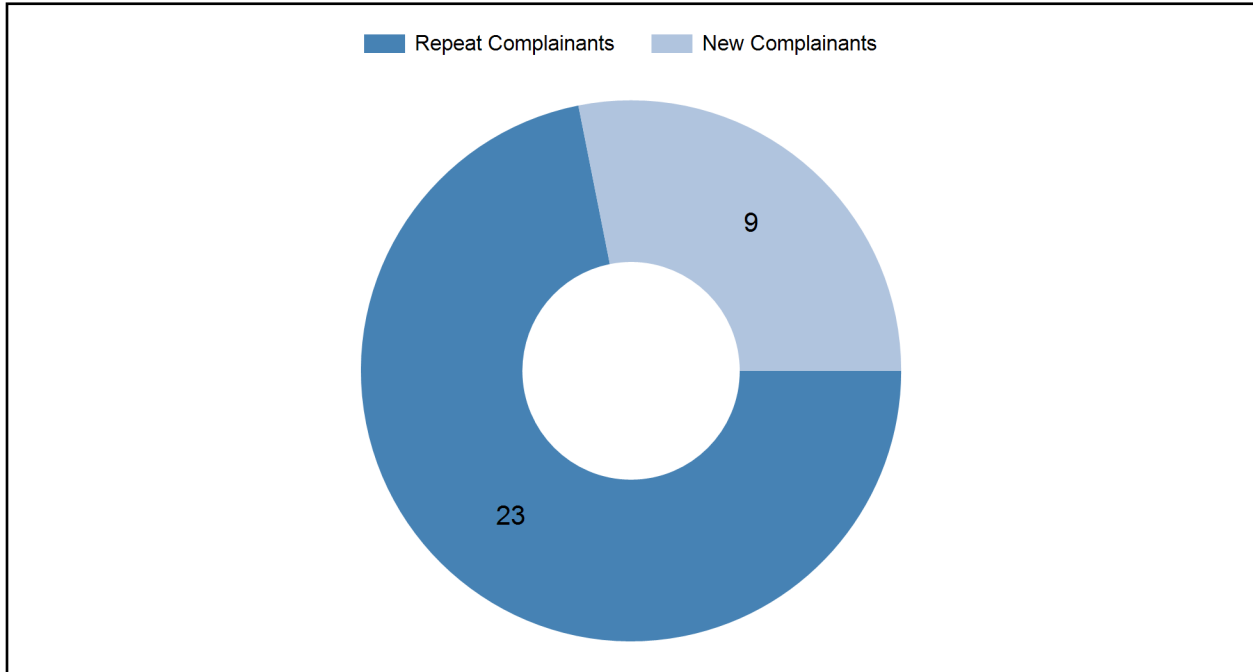

## Total Complainant Summary

Year-Quarter	Complainants (Repeat)	Complainants (New)	Total	Percent New
2022 - Qtr 2	23	9	32	28%

This table reflects the number of complainants for "local" complaints received this quarter.

## 2nd Quarter Complaint Comparison

This table shows the total complaints received in the "local" area for this quarter along with a comparison of the same quarter the previous year.