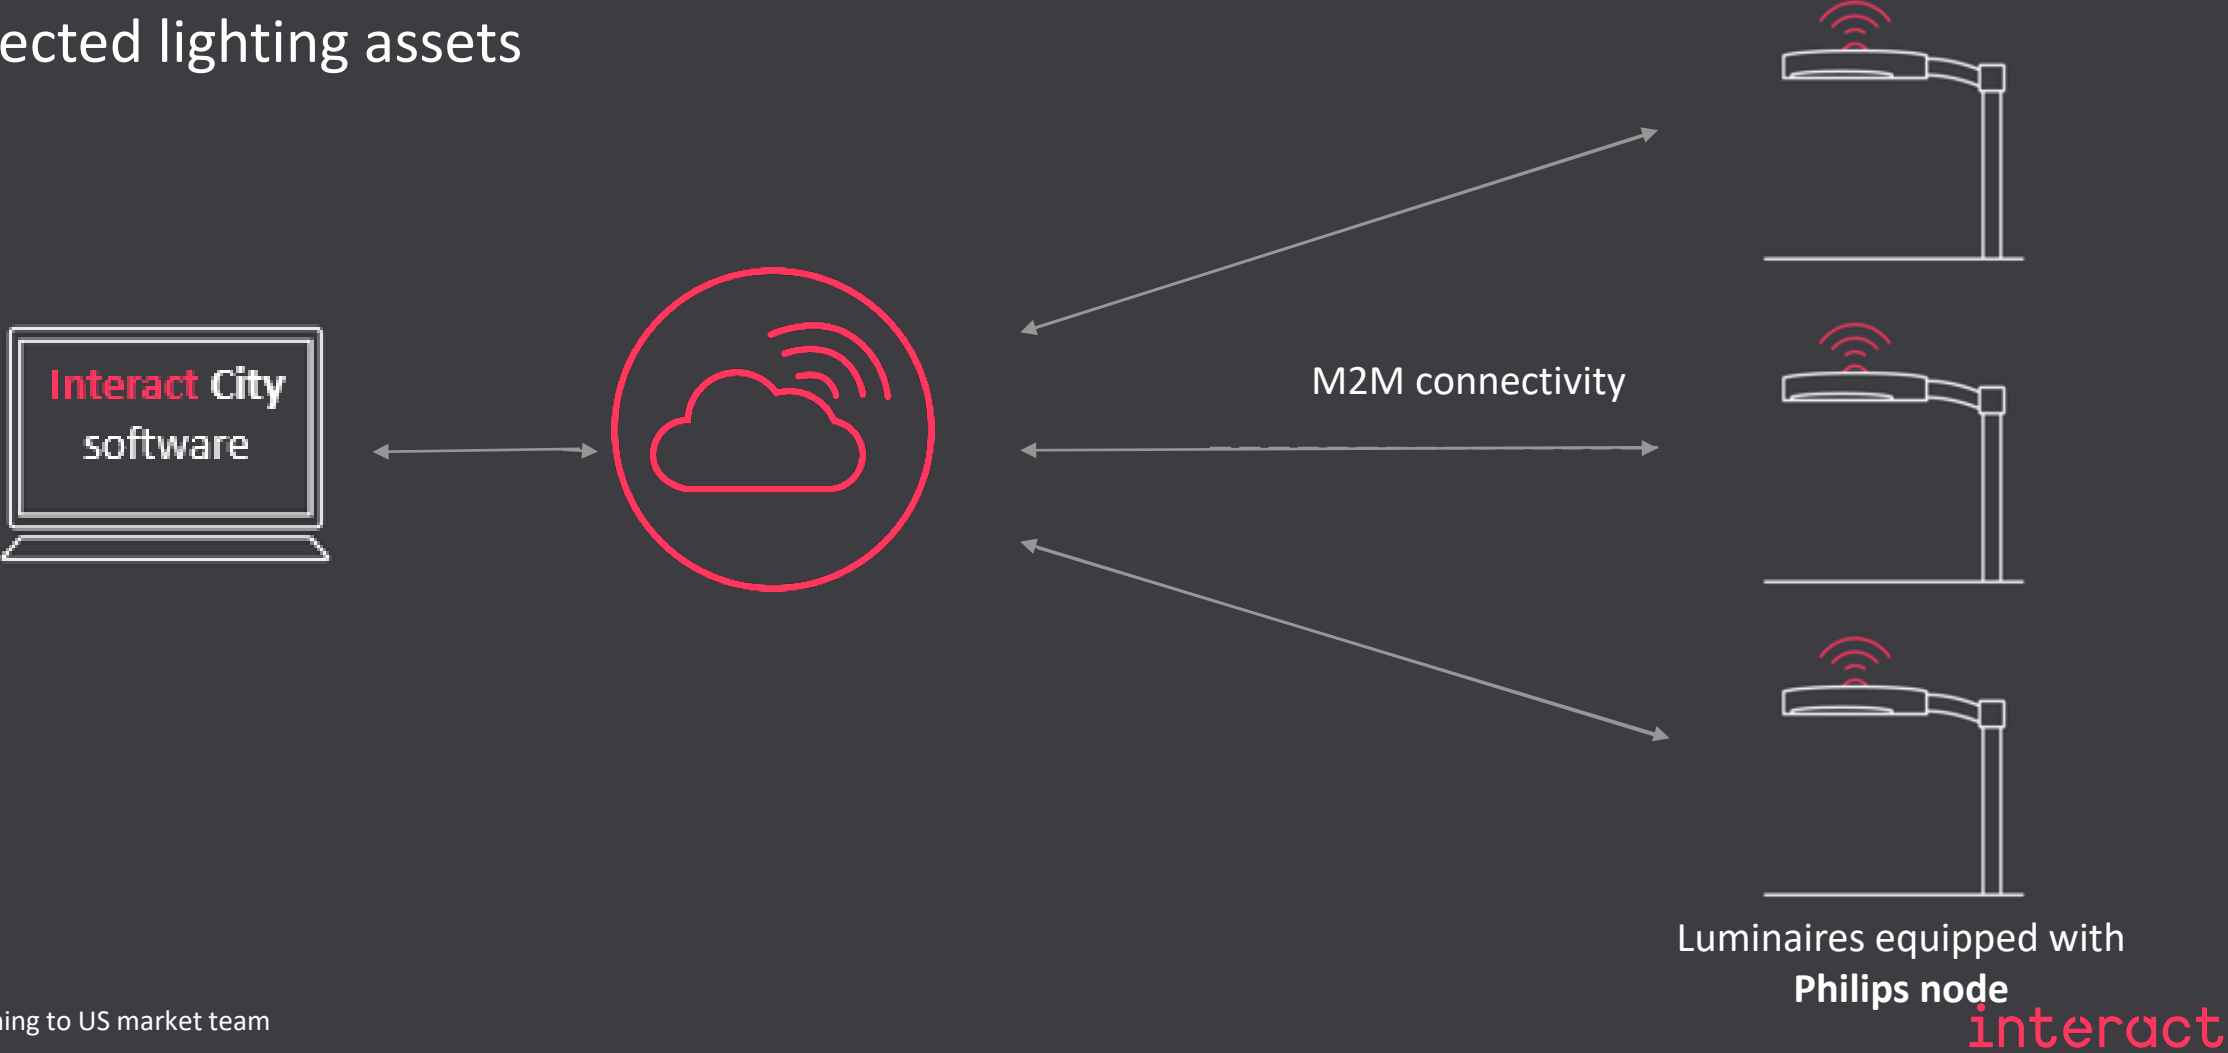

LVX Smart Tech: 7 Value Outcomes

An aerial night view of a city skyline, likely New York City, with numerous skyscrapers and illuminated streets. The Signify logo is overlaid in the upper center. The logo consists of a green circle containing a white '@' symbol, followed by the word 'signify' in a lowercase, sans-serif font, also in green.

Signify

The Smart City Journey Starts with an Intelligent Luminaire

Rubens Costa

Signify is the world leader in lighting

We provide high-quality energy efficient lighting products, systems and services

Light sources

Extend

Deliver new value with sensors,
e.g. parking & queue management.

Connect

Reduce energy and maintenance costs.

Today

LED streetlights provide the ideal foundational infrastructure to enable future plans for a larger digital and smart city transformation with connectivity, public wifi and sensors

Luminaires

Nodes and Sensors

Systems and Services

Interact City Lighting management system

Connected lighting assets

Signify