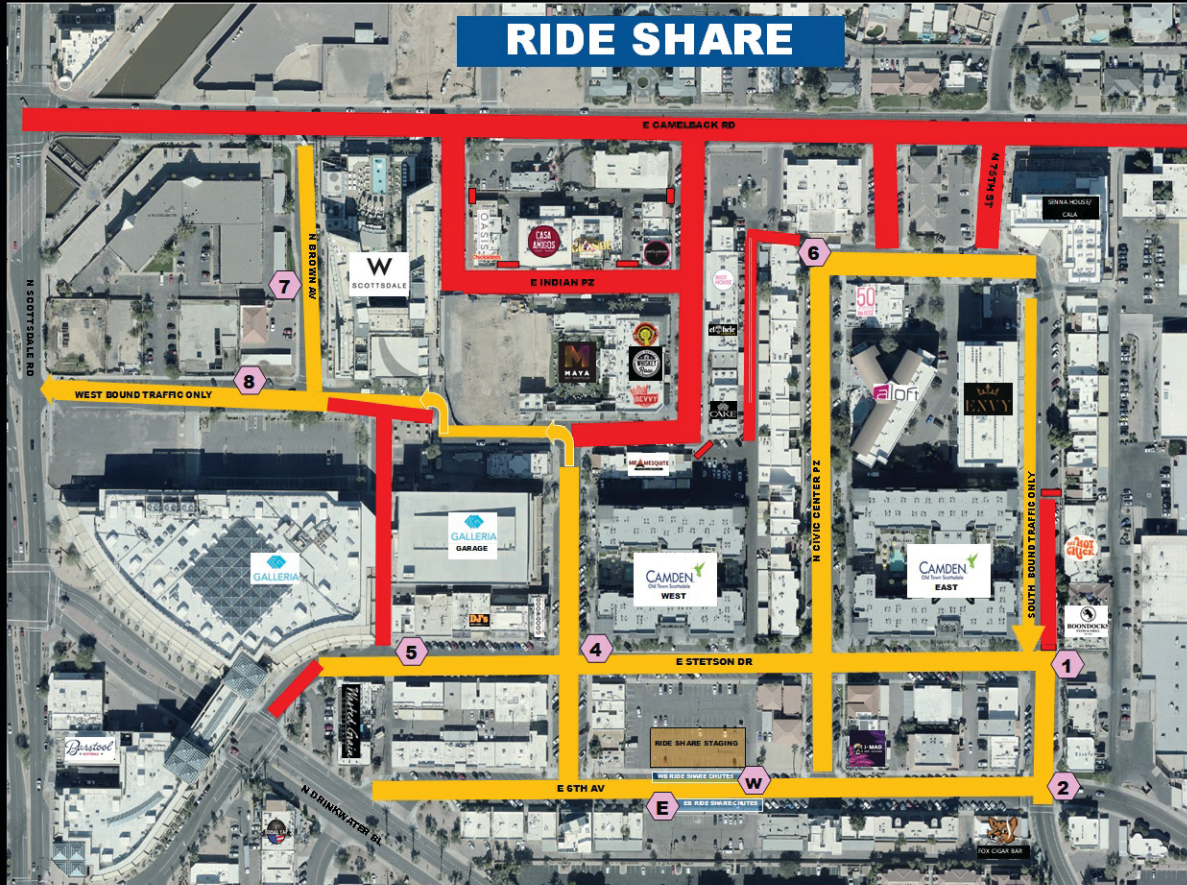

Scottsdale Entertainment District

Rideshare Information for Feb. 7 - 13

NO PICKUP OR DROP OFF AREA

RIDE SHARE DRIVING AREA

PICKUP/ DROP OFF SHARE PINS

1 -HOT CHICK -BOONDOCKS - FOX CIGAR BAR	2 -HOT CHICK - BOONDOCKS - FOX CIGAR BAR	3 -EL HEFE -MR. MESQUITE -GUS'S PIZZA -CAKE
4 -GOODWOOD -BEVVY -WHISKEY ROW -MAYA -CAKE	5 -GOODWOOD -MAYA -HIFI - THE DISTRICT -BOTTLED BLONDE -CASA AMIGOS -OASIS -BEVVY -JOE'S PIZZA -WHISKEY ROW -CAKE	6 -MAYA -HIFI - THE DISTRICT -BOTTLED BLONDE -CASA AMIGOS
7 -MAYA -HIFI -THE DISTRICT -BOTTLED BLONDE -OASIS	8 -MAYA -HIFI - THE DISTRICT -BOTTLED BLONDE -CASA AMIGOS -OASIS -BEVVY -JOE'S PIZZA -WHISKEY ROW	
6TH AVERIDE SHARECHUTES ALL VENUES DROP OFF/PICKUP TUESDAY 3PM - MONDAY 3AM RIDESHARE CHUTE		