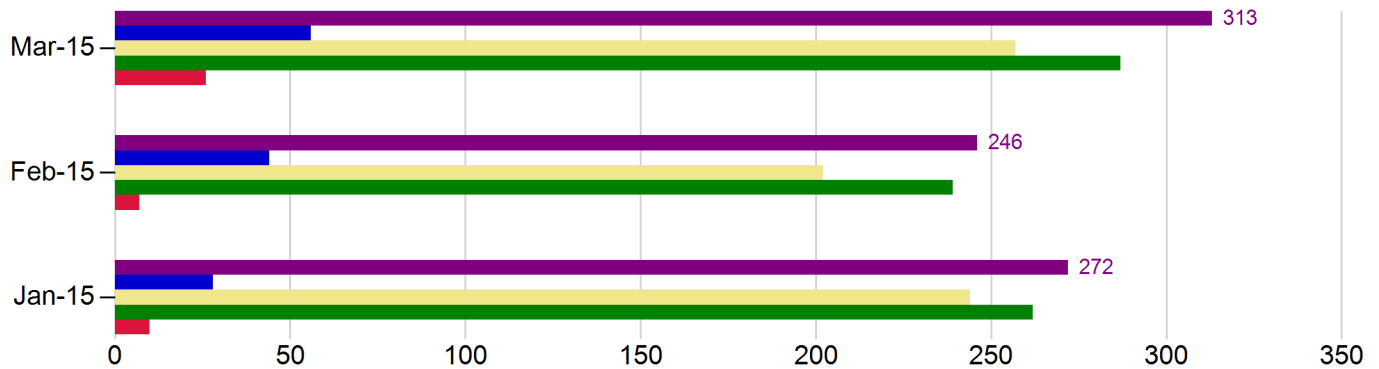

Noise Complaint Summary

for January 1, 2015 through March 31, 2015

Complainant Summary

Month-Year	Complainants (New)	Complainants (Not New)	Total
Jan-15	19	21	40
Feb-15	45	30	75
Mar-15	56	34	90

Total Complaints Comparison

Month-Year	Night	Day	Local	Regional	Complaints
Jan-15	28	244	262	10	272
Feb-15	44	202	239	7	246
Mar-15	56	257	287	26	313

The Airport Influence Area is mapped on page two of this report. Complaints received from location inside the Airport Influence Area are defined as "local", and complaints from locations outside the Airport Influence Area are defined as "regional".

Night = 10 p.m. to 6 a.m.
Day = 6 a.m. to 10 p.m.

Local = complaints within the Airport Influence Area
Regional = complaints outside the Airport Influence Area

SDL AIRCRAFT NOISE COMPLAINT MAP

Complaints and Complainants Per Square Mile