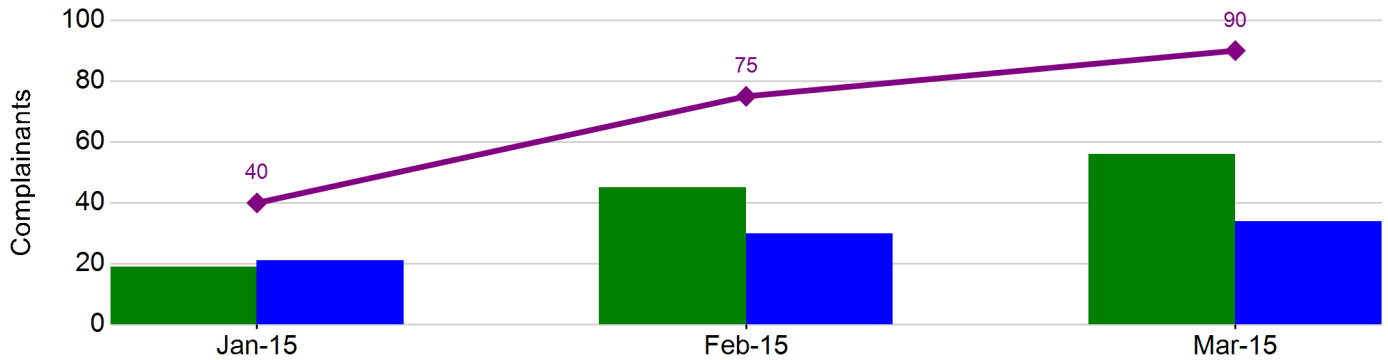

Noise Complaint Summary

for January 1, 2015 through March 31, 2015

Complainant Summary

Month-Year	Complainants (New)	Complainants (Not New)	Total
Jan-15	19	21	40
Feb-15	45	30	75
Mar-15	56	34	90

Total Complaints Comparison

Month-Year	Night	Day	Local	Regional	Complaints
Jan-15	28	244	262	10	272
Feb-15	44	202	239	7	246
Mar-15	56	257	287	26	313

The Airport Influence Area is mapped on page two of this report. Complaints received from location inside the Airport Influence Area are defined as "local", and complaints from locations outside the Airport Influence Area are defined as "regional".

Night = 10 p.m. to 6 a.m.
Day = 6 a.m. to 10 p.m.

Local = complaints within the Airport Influence Area
Regional = complaints outside the Airport Influence Area

SDL AIRCRAFT NOISE COMPLAINT MAP

Complaints and Complainants Per Square Mile