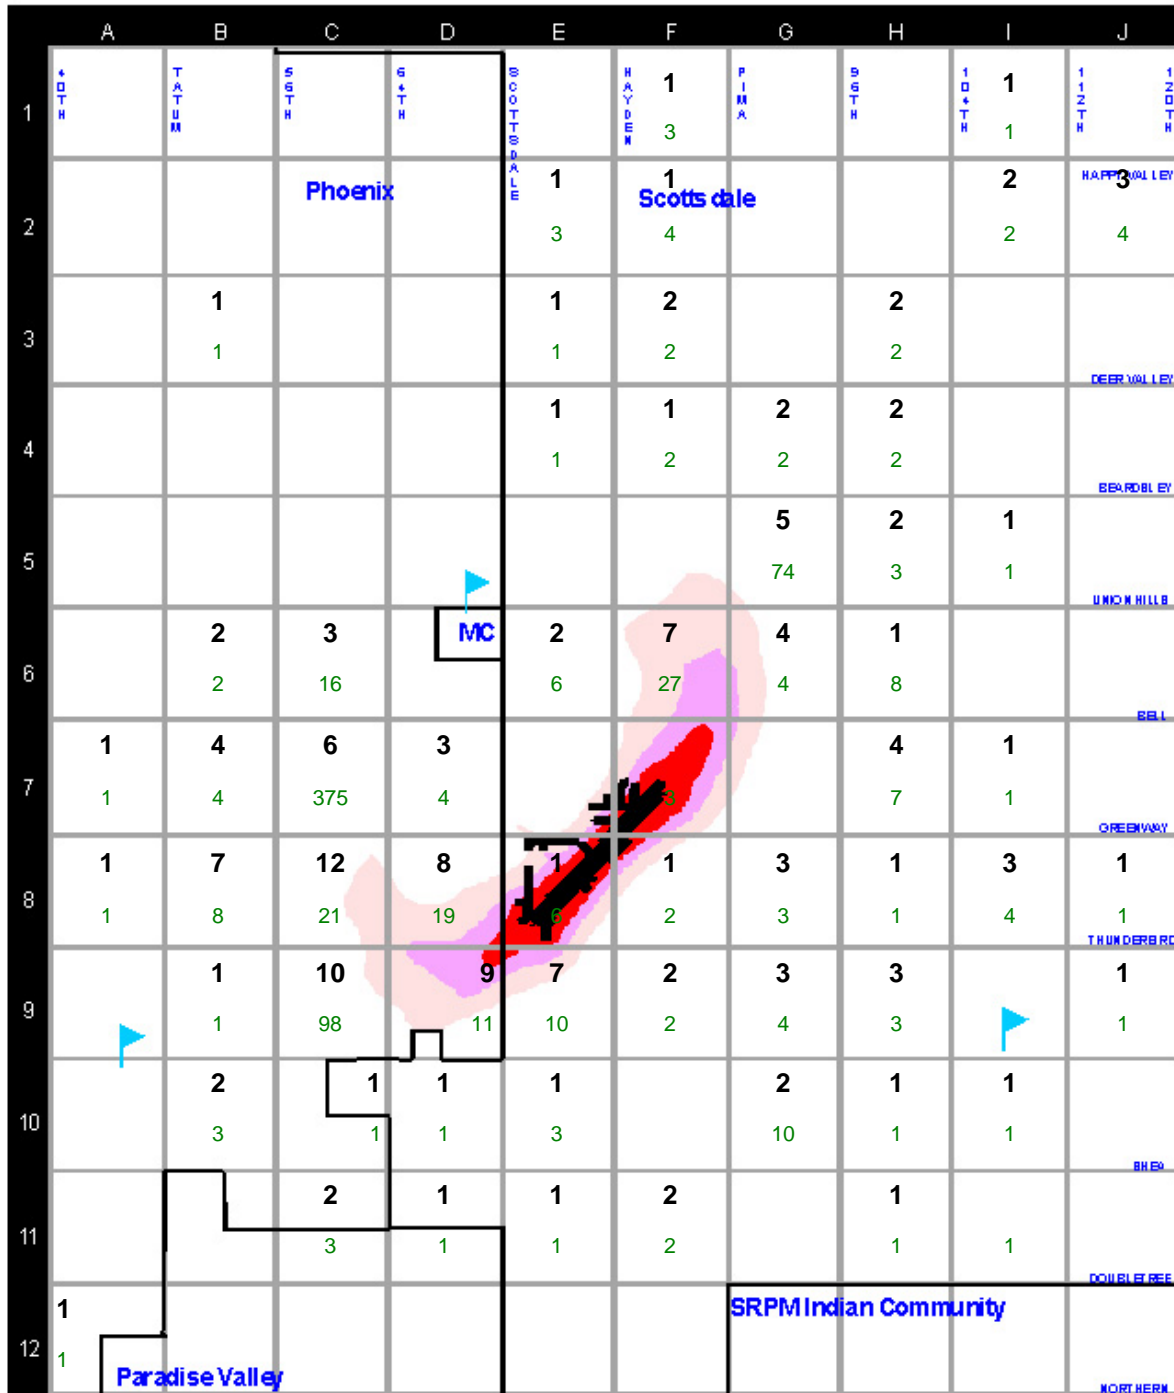

Month-Year	Night	Day	Local	Regional	Complaints
Jan-15	28	244	262	10	272
Feb-15	44	202	239	7	246
Mar-15	56	257	287	26	313

The Airport Influence Area is mapped on page two of this report. Complaints received from location inside the Airport Influence Area are defined as "local", and complaints from locations outside the Airport Influence Area are defined as "regional".

Night = 10 p.m. to 6 a.m.
Day = 6 a.m. to 10 p.m.

Local = complaints within the Airport Influence Area
Regional = complaints outside the Airport Influence Area

SDL AIRCRAFT NOISE COMPLAINT MAP

Complaints and Complainants Per Square Mile

January 1, 2015 Through March 31, 2015

The map below represents the Scottsdale Airport Influence Area. Each grid block indicates the total number of complaints (green- on bottom) received per square mile for the summary period, and the number of complainants or people (black- on top) who filed them. Please refer to the Map Legend for a description of the other map features.

GRIDS NOT SHOWN: UNKNOWN=2/1, BEYOND GRID=2/6

LEGEND

- 55 DNL Contour
- 60 DNL Contour
- 65 DNL Contour
- Reporting Point
- City Limits

Grid Key:

- Complainants
- Complaints

AIRCRAFT OPERATIONS and "LOCAL" NOISE COMPLAINT HISTORY