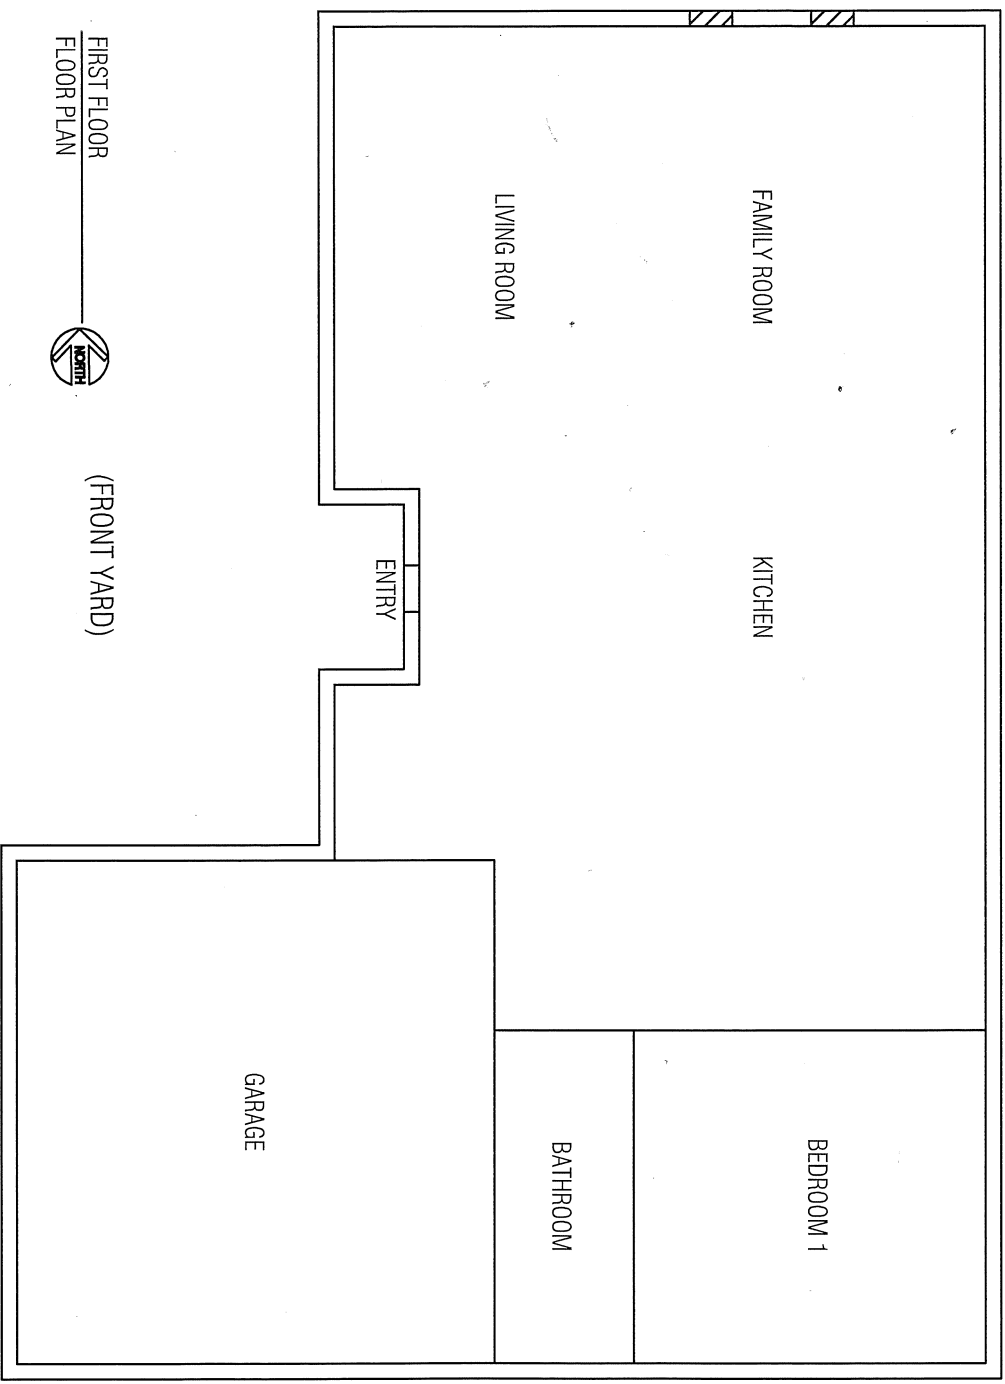

**LEGEND:**

-  = REPLACEMENT WINDOW / PATIO DOOR LOCATION
- (PW) = PICTURE / FIXED WINDOW
- (XO) = SLIDER WINDOW

SCOPE OF WORK: REPLACE / INSTALL RETROFIT,

WINDOWS. NO (N)  
CONSTRUCTION / REPLACEMENT ONLY.

NOTE: WINDOWS / PATIO DOORS;

U-FACTOR = 0.  
SHGC = 0.

FAMILY ROOM  
WINDOW (XO)  
36" w x 48" h

FAMILY ROOM  
WINDOW (XO)  
36" w x 48" h

FIRST FLOOR  
FLOOR PLAN

(FRONT YARD)