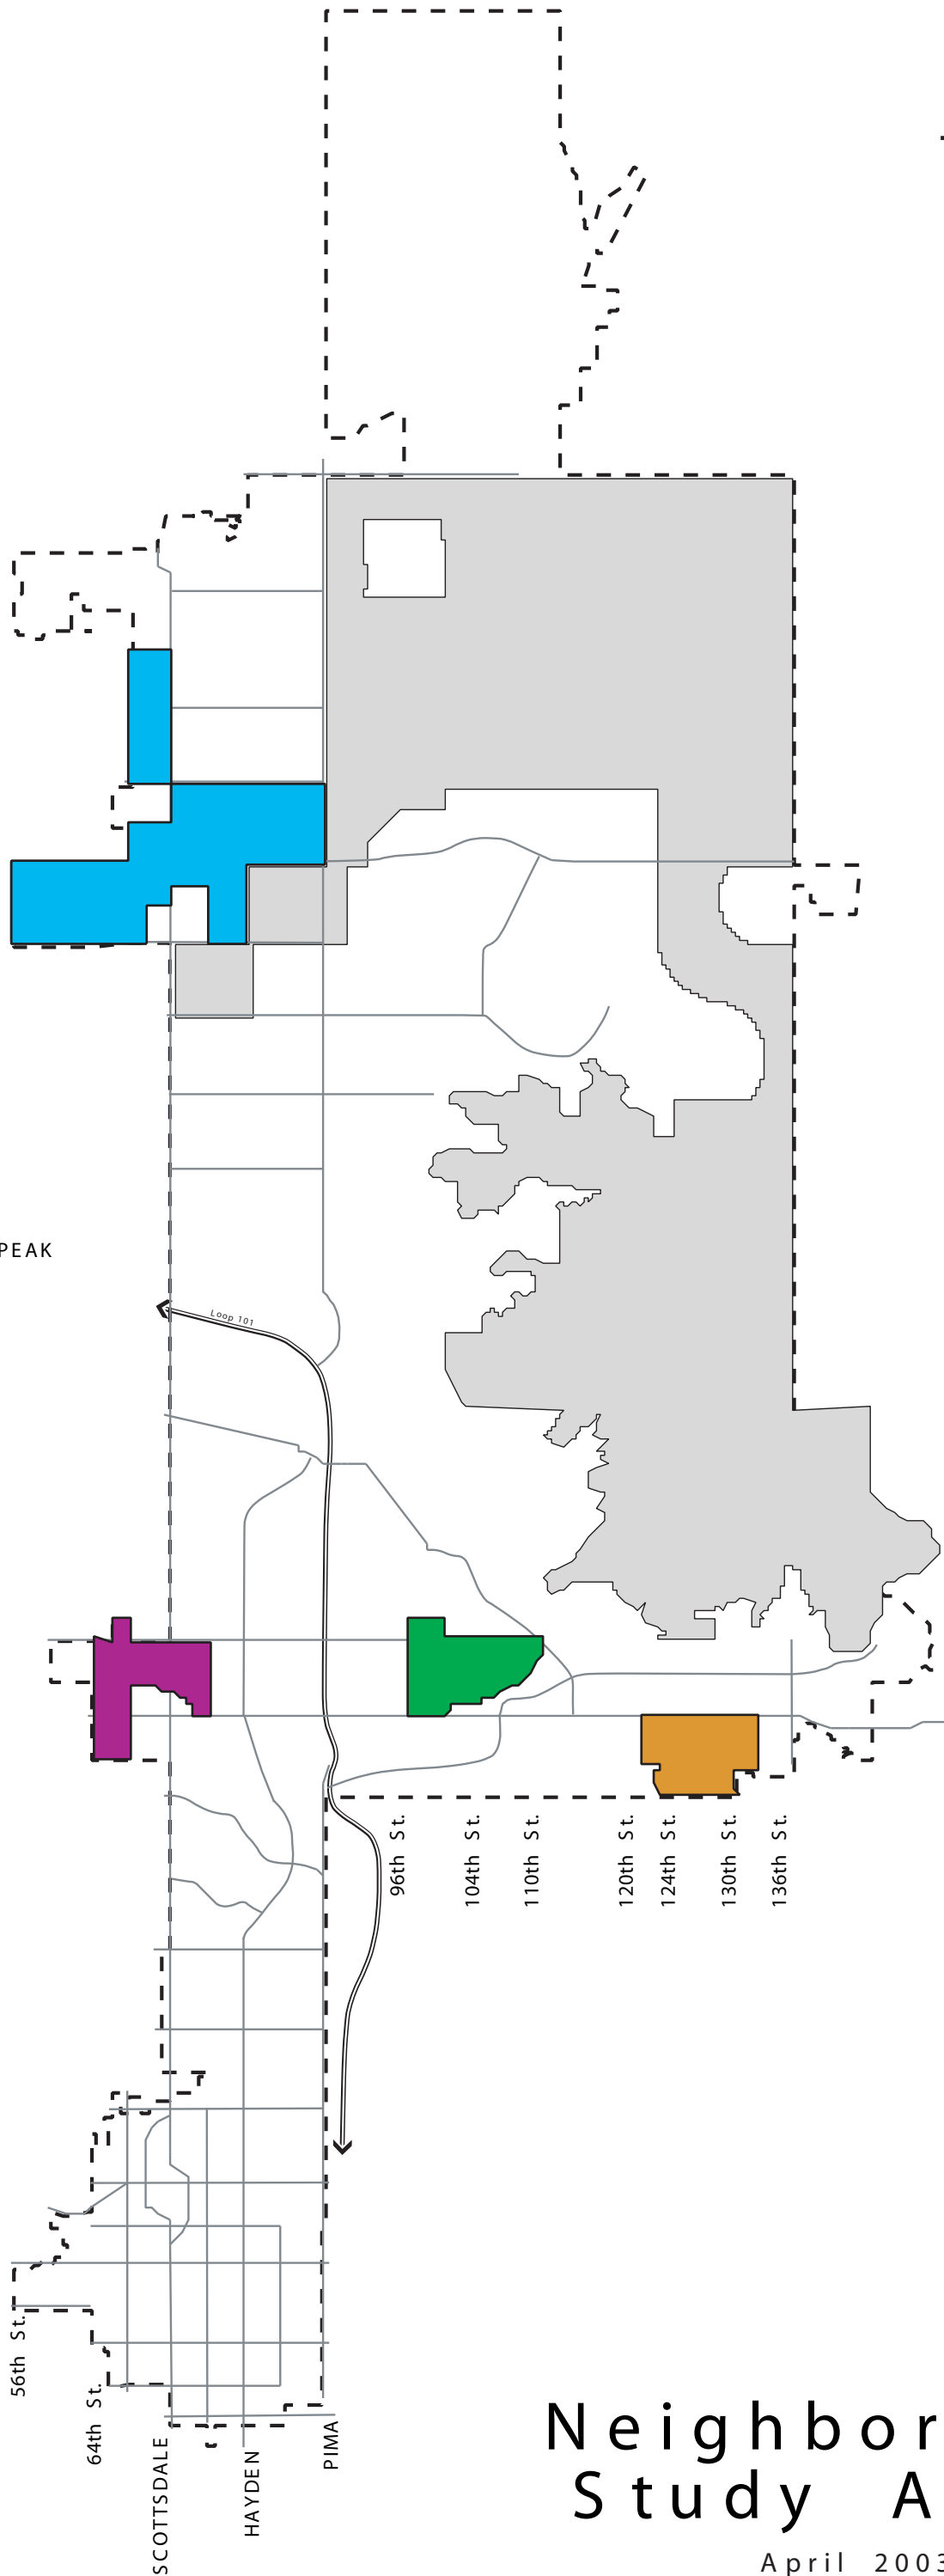

CIRCLE MOUNTAIN
 HONDA BOW
 ROCKAWAY HILLS
 DESERT HILLS
 JOY RANCH
 STAGECOACH PASS
 CAREFREE HWY.
 DOVE VALLEY
 LONE MOUNTAIN
 DIXILETA
 DYNAMITE
 JOMAX
 HAPPY VALLEY
 PINNACLE PEAK
 DEER VALLEY
 BEARDSLEY/THOMPSON PEAK
 OUTER LOOP
 UNION HILLS
 BELL/FRANK LLOYD
 WRIGHT BLVD.
 GREENWAY
 THUNDERBIRD
 CACTUS
 SHEA
 DOUBLE TREE
 McCORMICK PKWY.
 INDIAN BEND
 McDONALD
 CHAPARRAL
 CAMELBACK
 INDIAN SCHOOL
 THOMAS
 McDOWELL
 McKELLIPS

Trail System Master Plan

Neighborhood Study Areas

- Preserve Study Boundary
- - - City Boundary
- Desert Foothills Area
- Mescal Park Area
- East Cactus Corridor Area
- East Shea Corridor Area

Neighborhood Study Areas