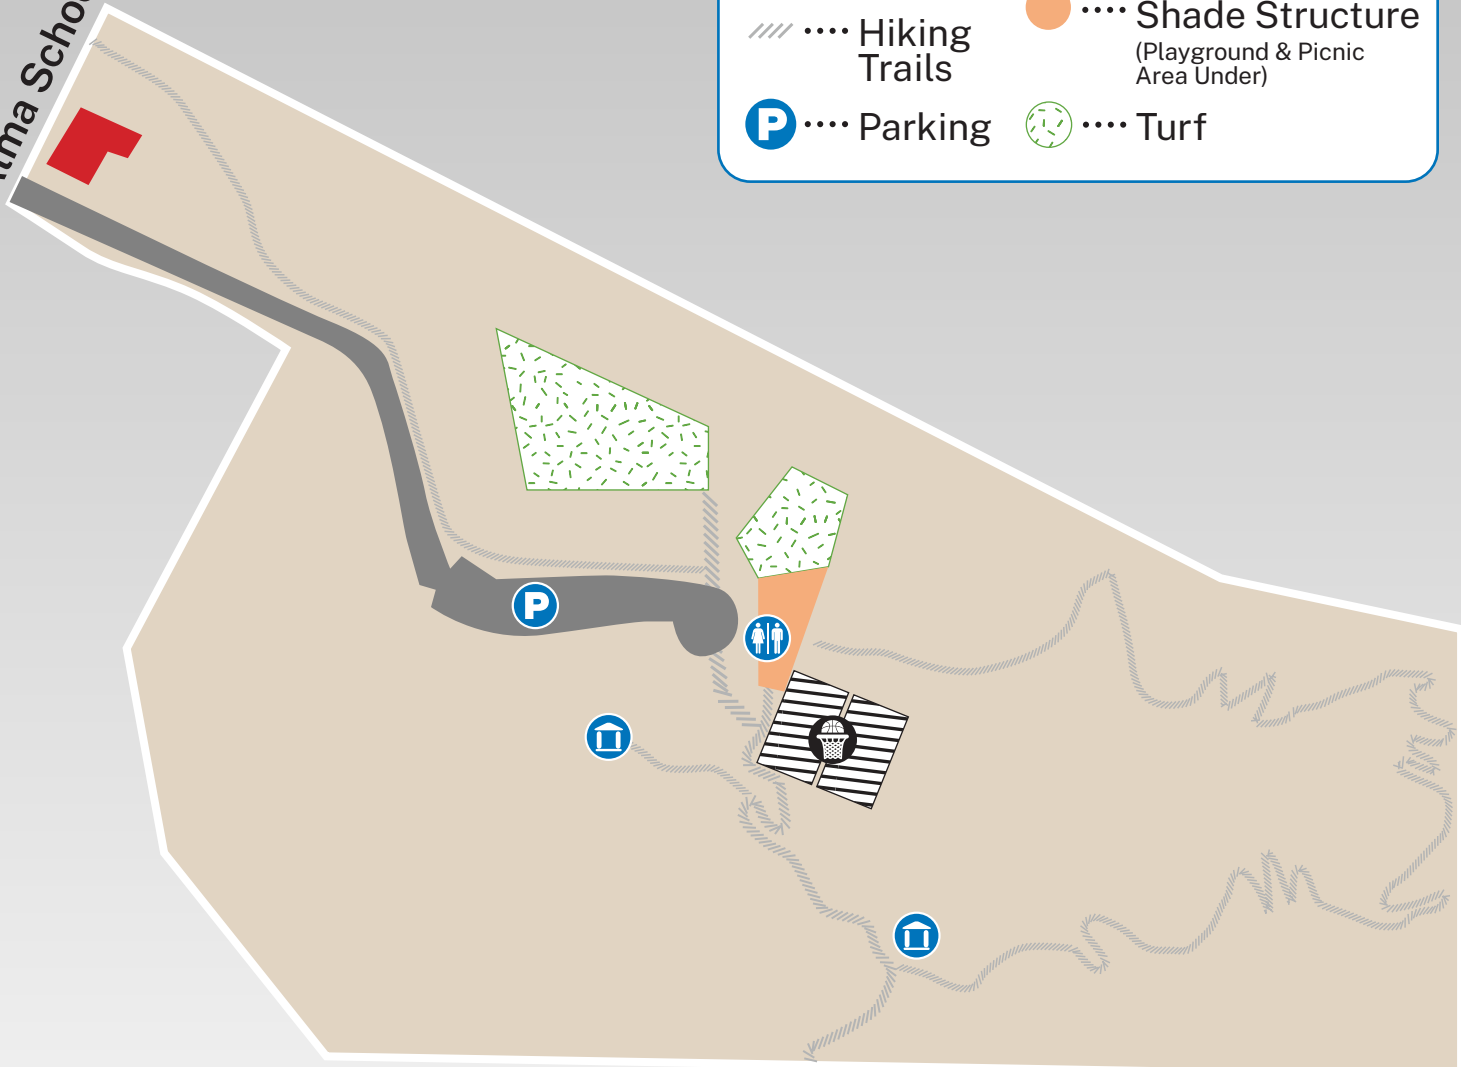

Alma School Pkwy.

- Courts
- Fire Station
- Hiking Trails
- Parking
- Ramada
- Restroom
- Shade Structure (Playground & Picnic Area Under)
- Turf

Pinnacle Vista Drive

(George "Doc") Cavalliere Park

27775 N. Alma School Pkwy.