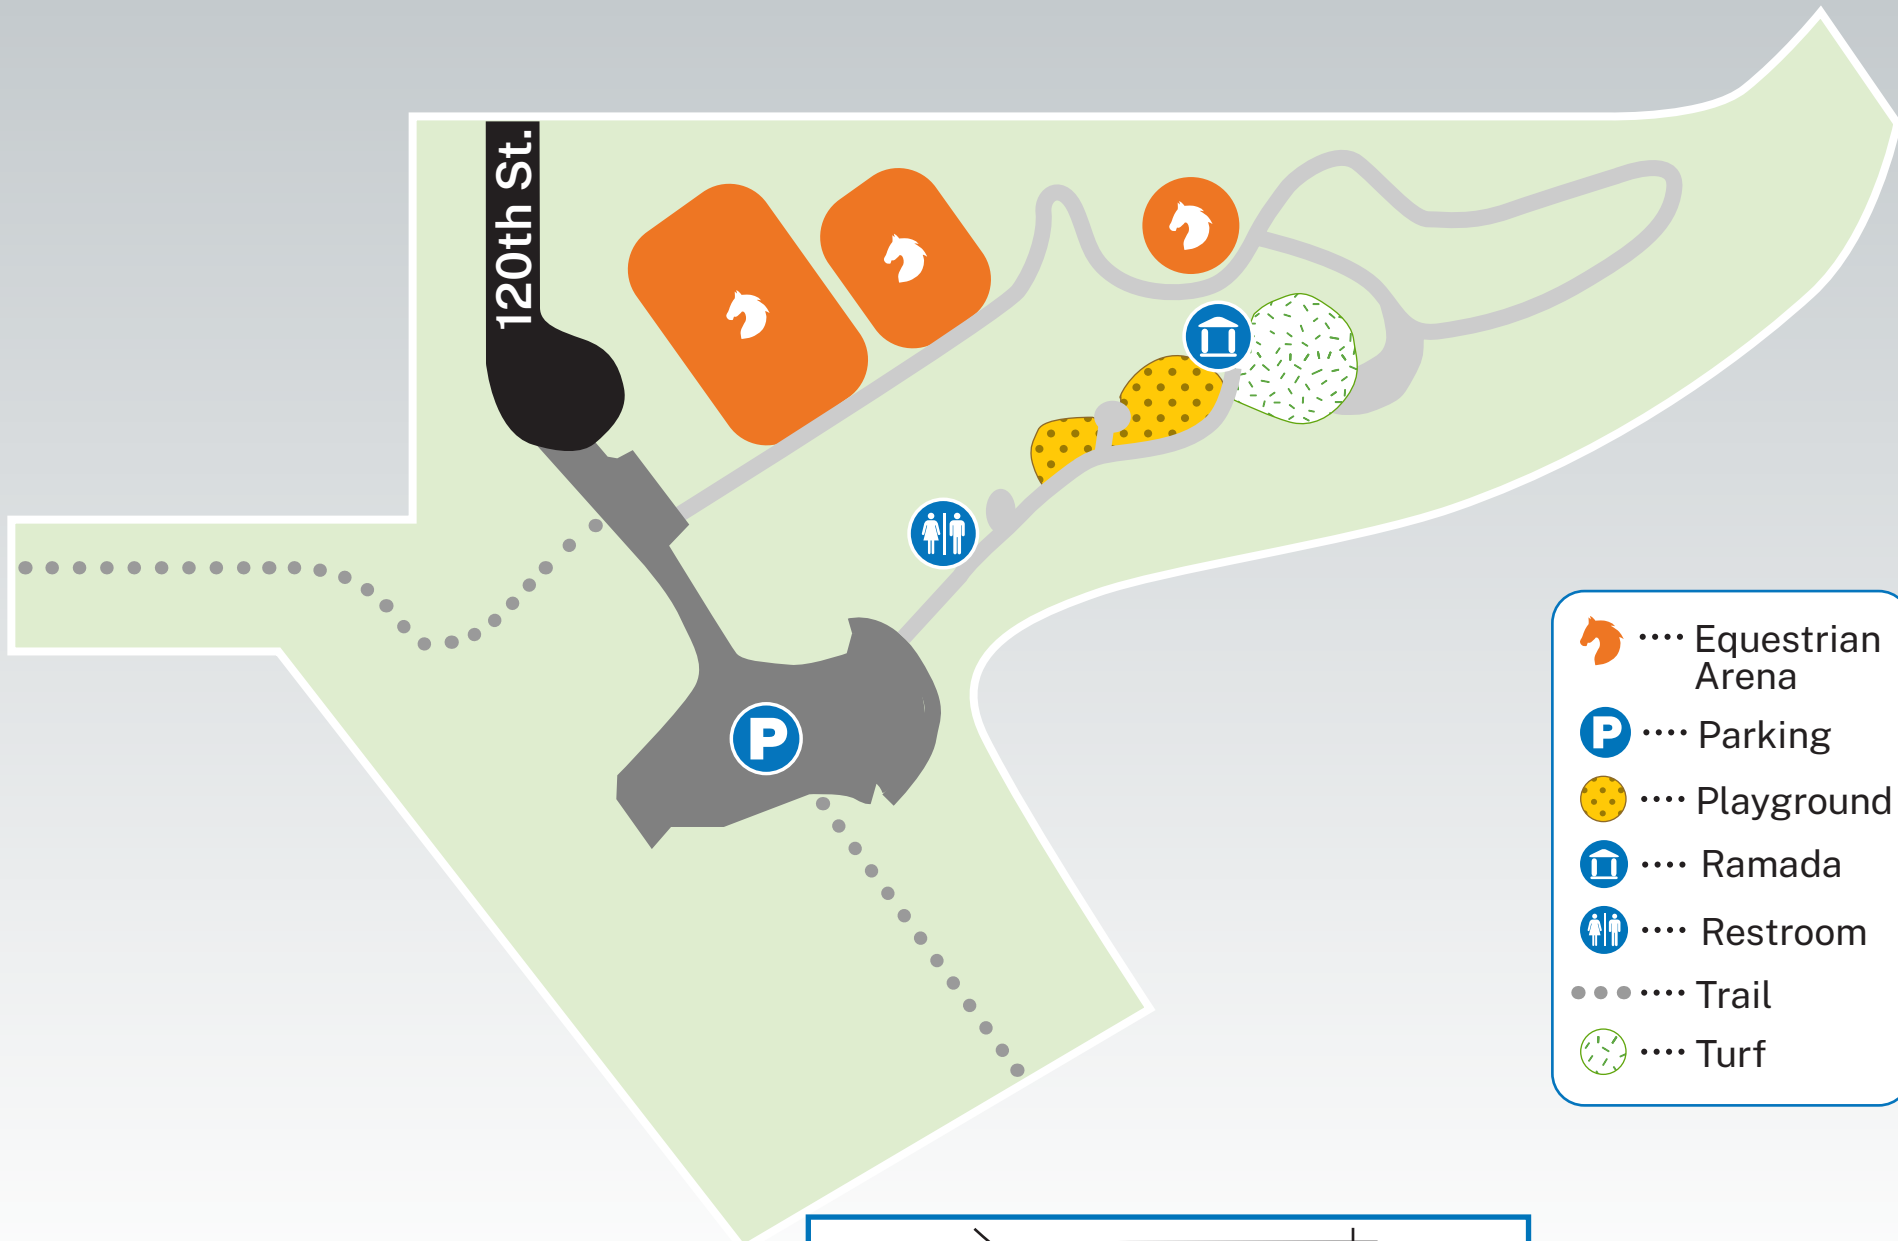

Stonegate Equestrian Park

9555 N. 120th St.

-  Equestrian Arena
-  Parking
-  Playground
-  Ramada
-  Restroom
-  Trail
-  Turf