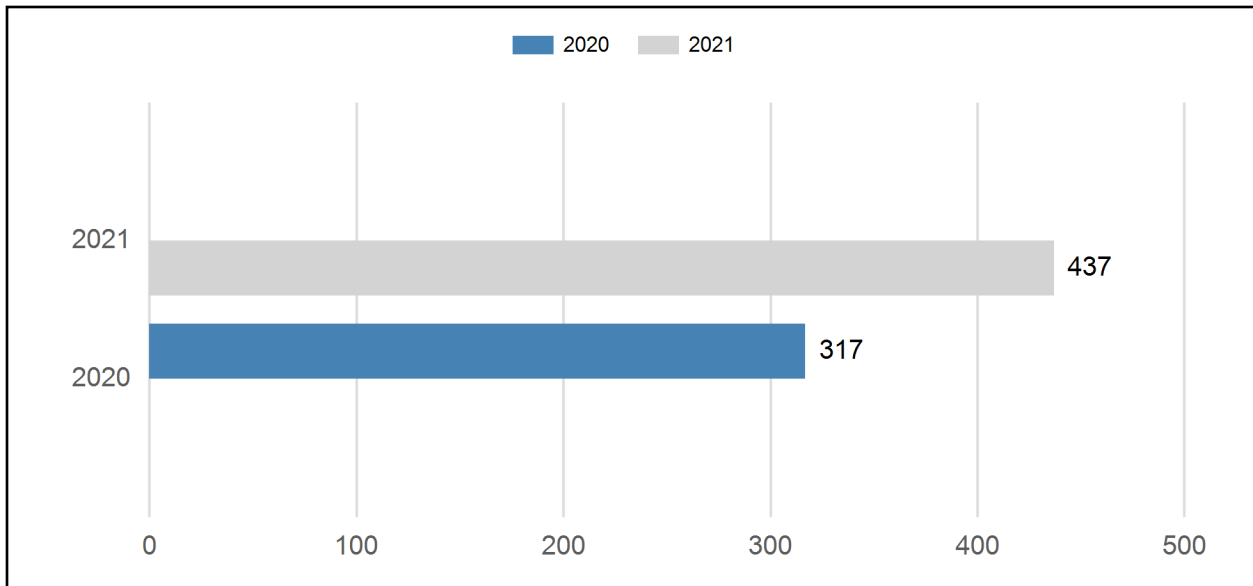

Quarterly Noise Report

April 1 through June 30, 2021

Total Complainant Summary

Year-Quarter	Complainants (Repeat)	Complainants (New)	Total	Percent New
2021 - Qtr 2	47	18	65	28%

This table reflects the number of complainants for "local" complaints received this quarter.

2nd Quarter Complaint Comparison

This table shows the total complaints received in the "local" area for this quarter along with a comparison of the same quarter the previous year.

Aircraft Noise Complaint Map

Complaints and complainants within the Airport Influence Area

January 1, 2021 through June 30, 2021

The map below represents the Scottsdale Airport Influence Area. Each grid block indicates the total number of complaints (green - on bottom) received per square mile for the summary period, and the number of complainants or people (black - on top) who filed them. Please refer to the map legend below for other map features.