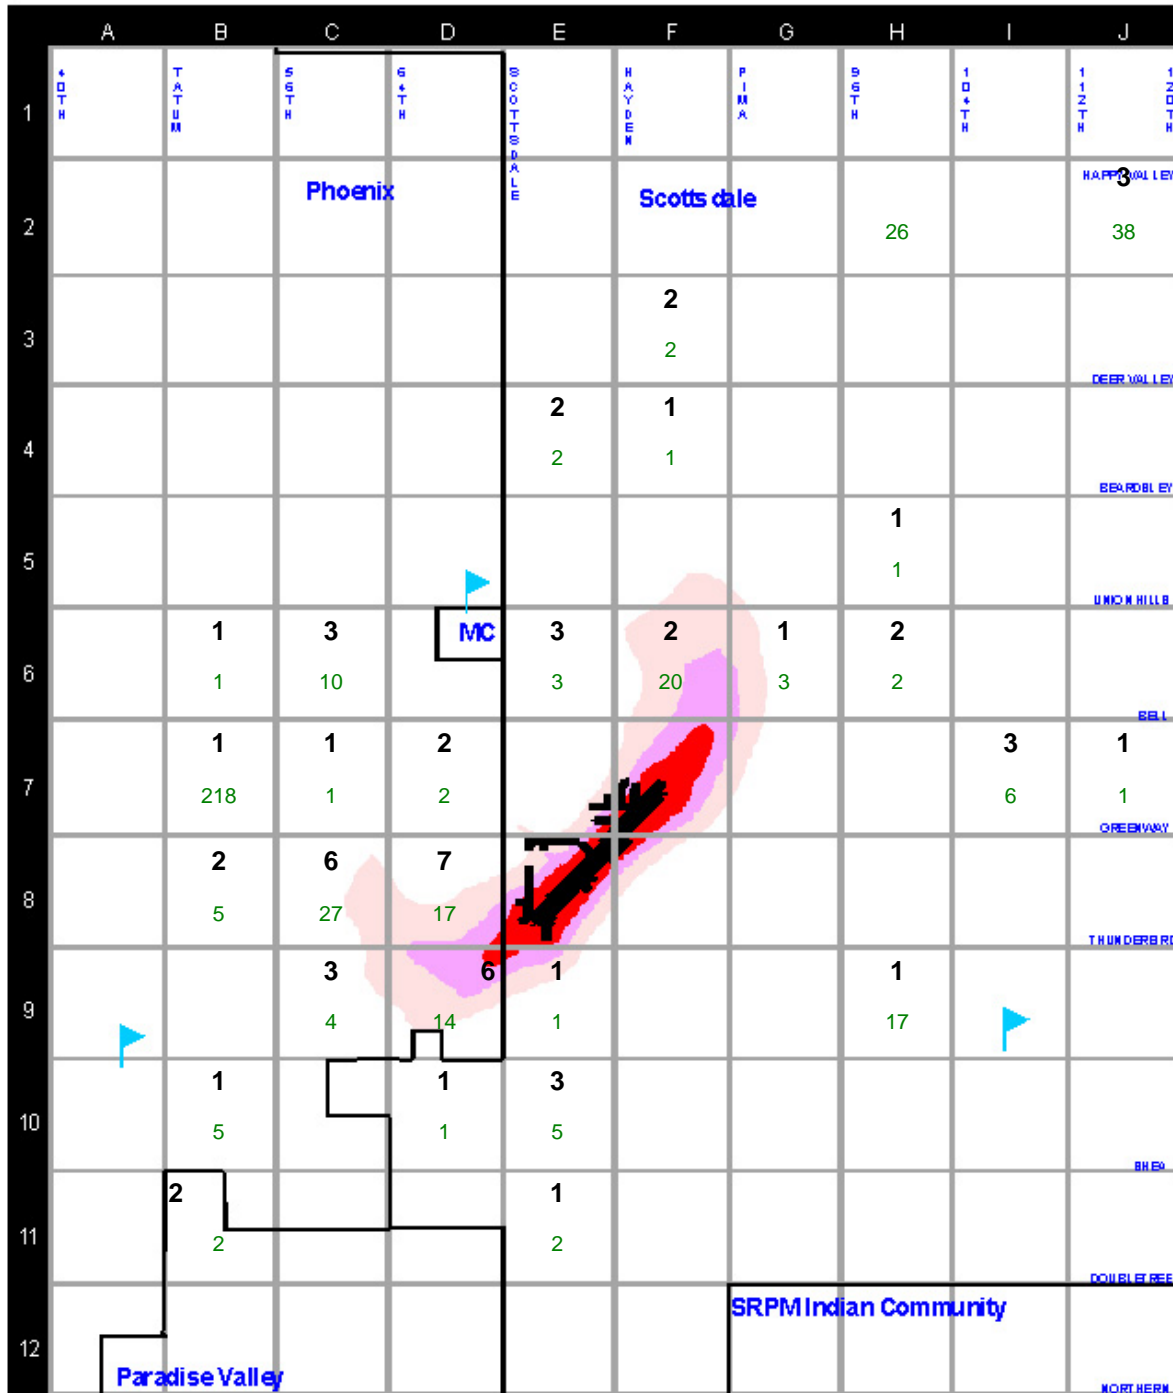

2nd Quarter Complaint Comparison

This table shows the total complaints received in the "local" area for this quarter along with a comparison of the same quarter the previous year.

Aircraft Noise Complaint Map

Complaints and complainants within the Airport Influence Area

January 1, 2021 through June 30, 2021

The map below represents the Scottsdale Airport Influence Area. Each grid block indicates the total number of complaints (green - on bottom) received per square mile for the summary period, and the number of complainants or people (black - on top) who filed them. Please refer to the map legend below for other map features.

GRIDS NOT SHOWN: UNKNOWN=2/1, BEYOND GRID=2/6

LEGEND		55 DNL Contour	Complainants
		60 DNL Contour	
		65 DNL Contour	
		Reporting Point	Complaints
		City Limits	

Monthly Noise Complaint History

Through June 30, 2021