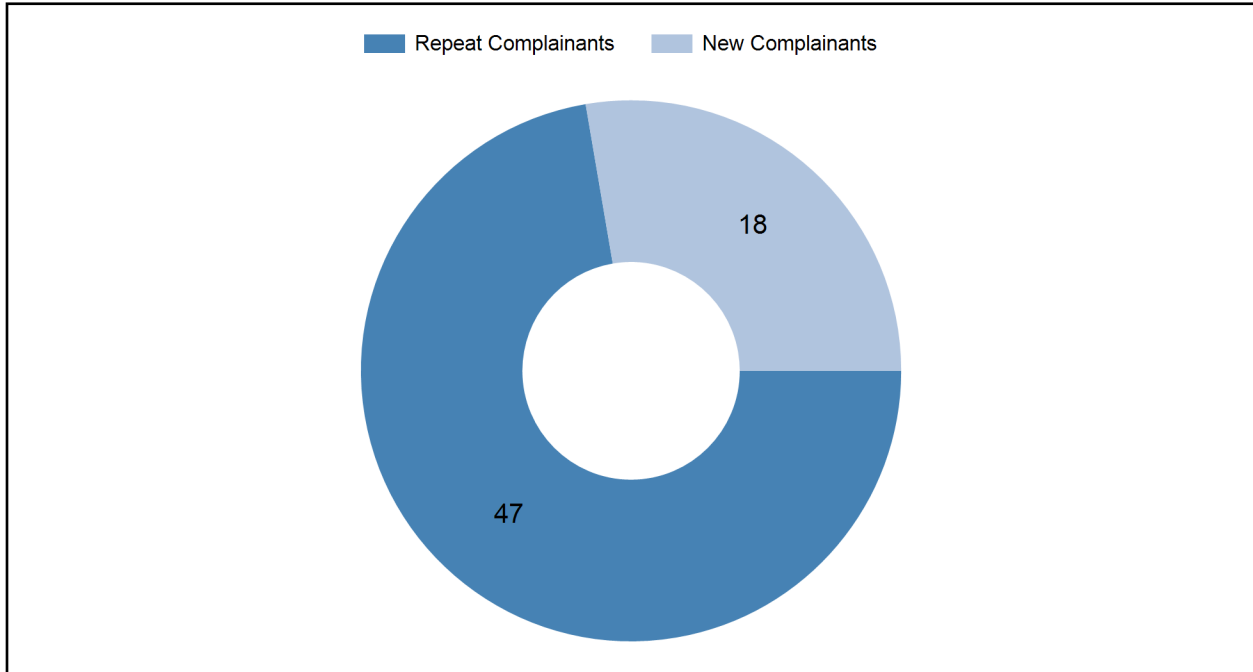

Quarterly Noise Report

April 1 through June 30, 2021

Total Complainant Summary

Year-Quarter	Complainants (Repeat)	Complainants (New)	Total	Percent New
2021 - Qtr 2	47	18	65	28%

This table reflects the number of complainants for "local" complaints received this quarter.