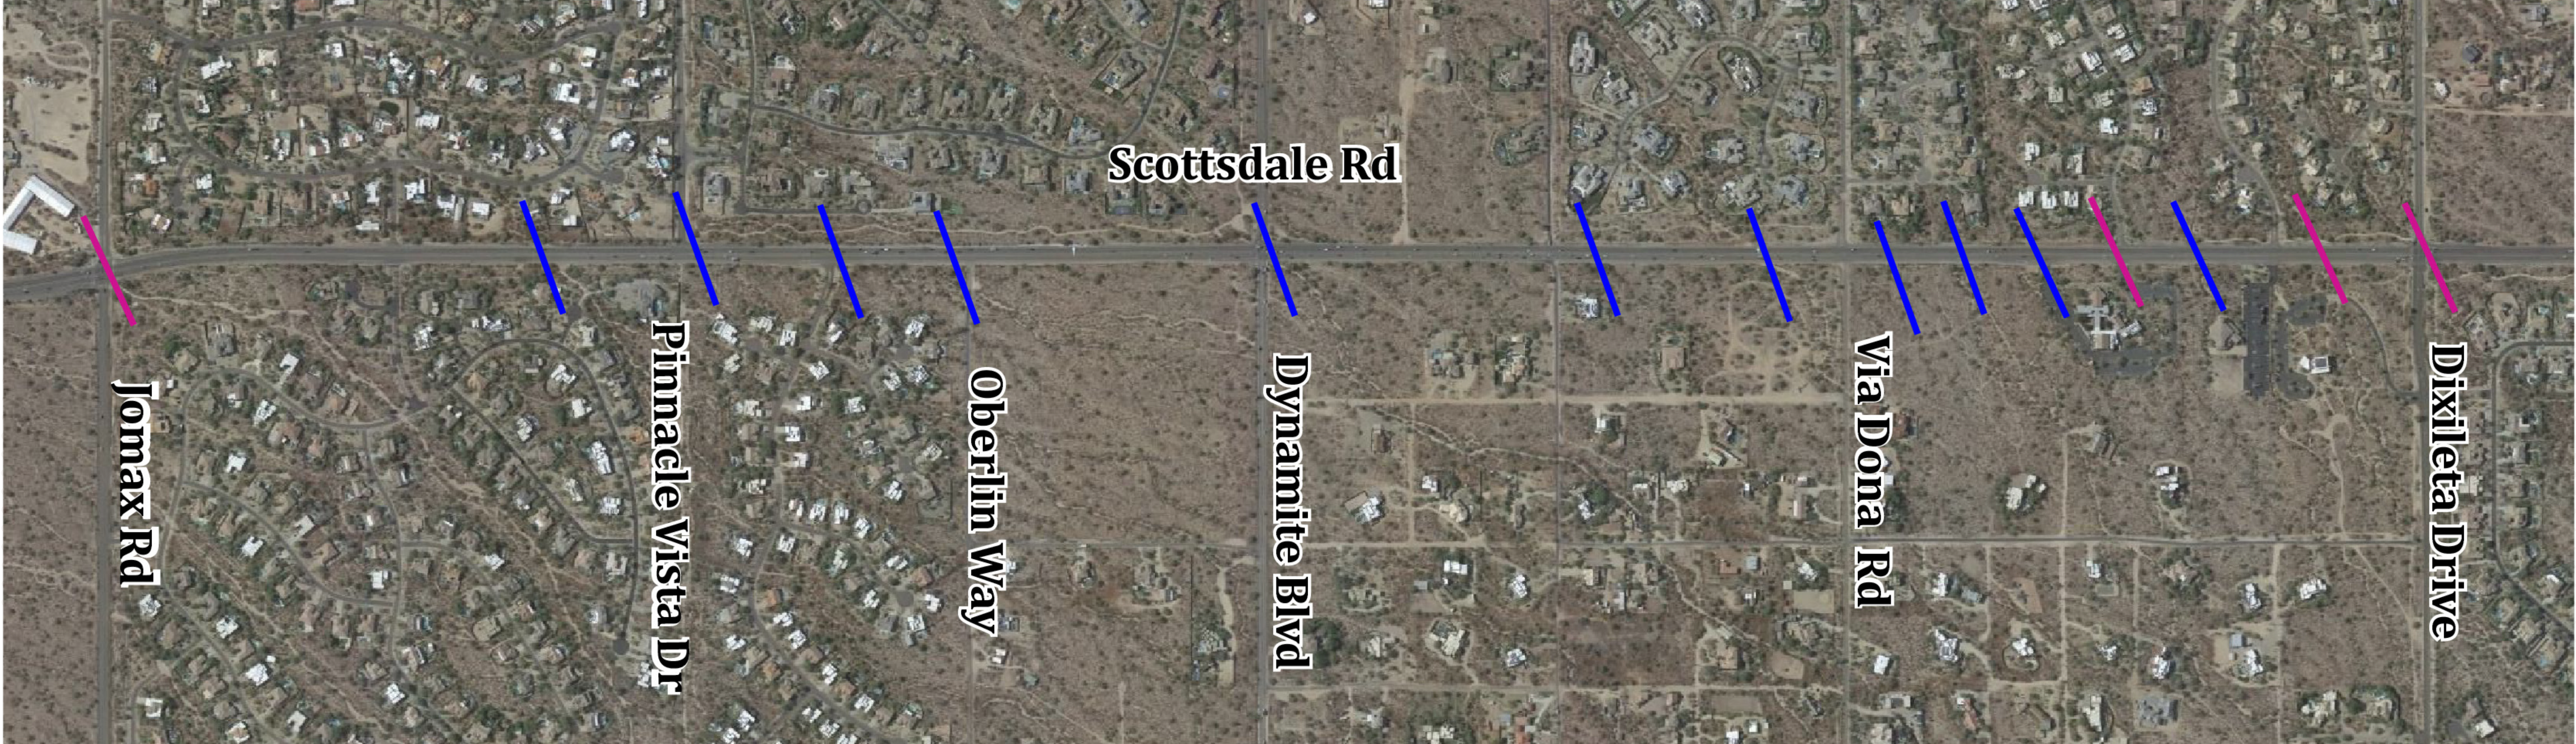

SCOTTSDALE ROAD: JOMAX ROAD to DIXILETA DRIVE

KEY

- Existing Pipe Crossing
- Existing Low Flow Crossing

DRAINAGE