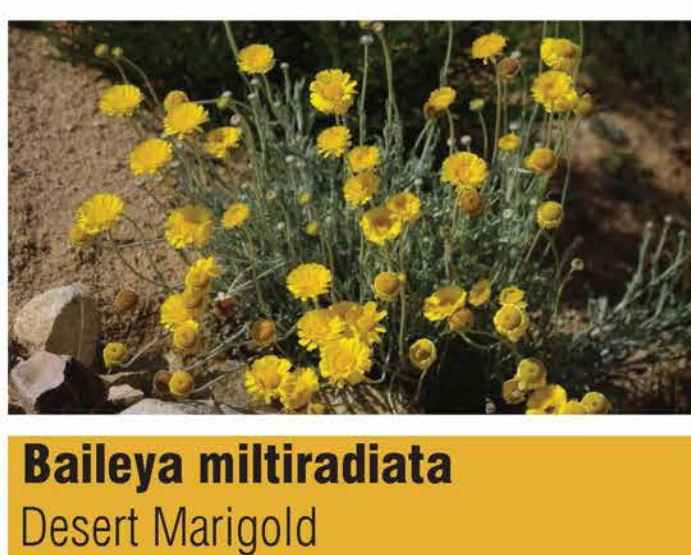

SCOTTSDALE ROAD: JOMAX ROAD to DIXILETA DRIVE

Proposed Plant Materials

Trees

Chilopsis linearis
Desert Willow

Olneya tesota
Ironwood

Parkinsonia florida
Blue Palo Verde

Parkinsonia microphylla
Foothills Palo Verde

Prosopis velutina
Native Mesquite

Shrubs / Groundcover

Abronia villosa
Sand Verbena

Ambrosia deltoidea
Bursage

Anisacanthus therberi
Desert Honeysuckle

Baileya multiradiata
Desert Marigold

Calliandra eriophylla
Pink Fairy Duster

Encelia farinosa
Brittlebush

Justicia californica
Chuparosa

Larrea tridentata
Creosote

Penstemon parryi
Parry's Penstemon

Accents

Aloe 'Blue Elf'
Blue Elf Aloe

Carnegiea gigantea
Saguaro

Dasyliion wheeleri
Desert Spoon