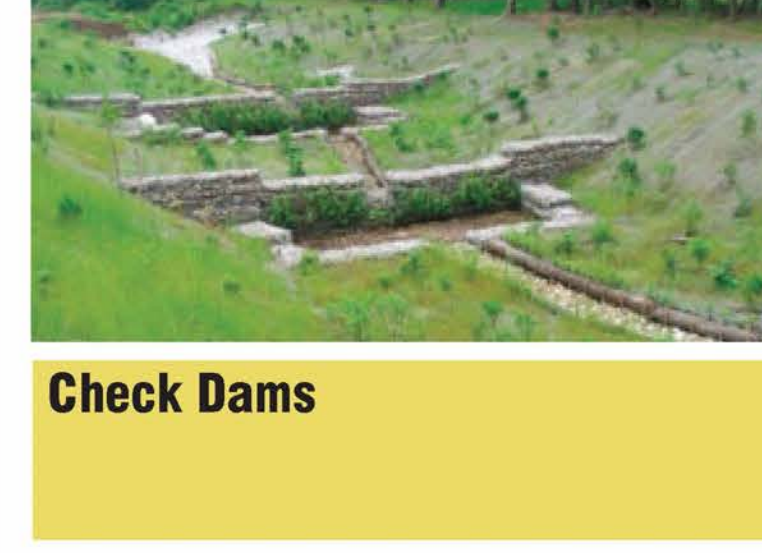

Proposed LID Strategies

Check Dams