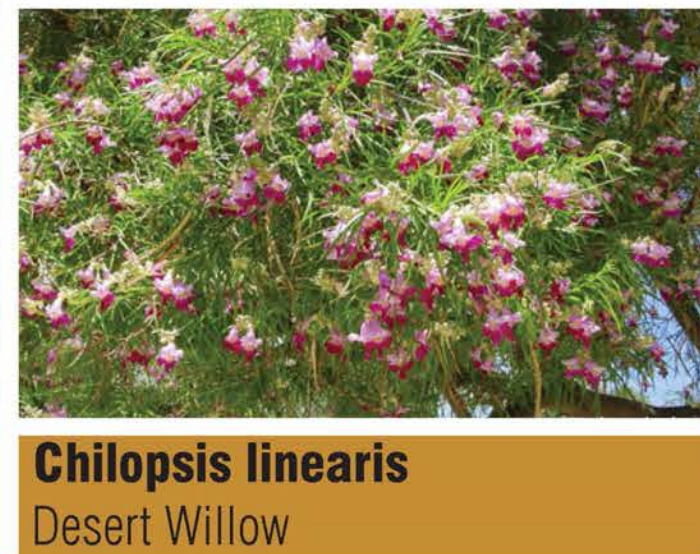

SCOTTSDALE ROAD: JOMAX ROAD to DIXILETA DRIVE

Proposed Plant Materials

Trees

Chilopsis linearis
Desert Willow

Olneya tesota
Ironwood

Parkinsonia florida
Blue Palo Verde

Parkinsonia microphylla
Foothills Palo Verde

Prosopis velutina
Native Mesquite

Shrubs / Groundcover

Abronia villosa
Sand Verbena

Ambrosia deltoidea
Bursage

Anisacanthus therberi
Desert Honeysuckle

Baileya multiradiata
Desert Marigold

Calliandra eriophylla
Pink Fairy Duster