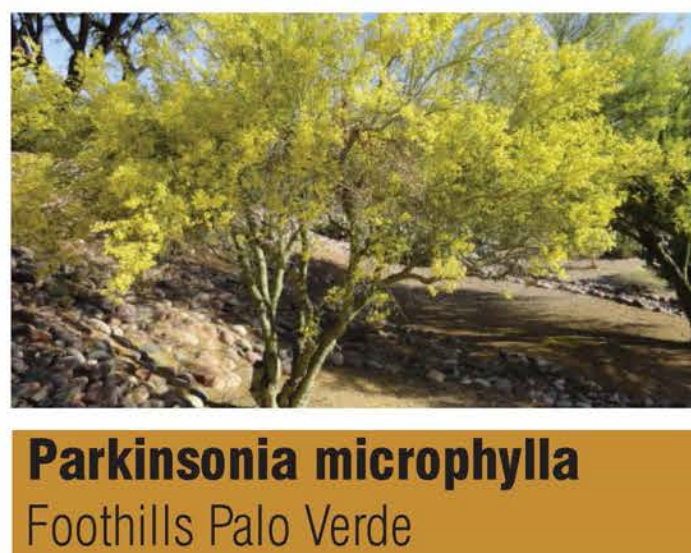

SCOTTSDALE ROAD: JOMAX ROAD to DIXILETA DRIVE

Proposed Plant Materials

Trees

Chilopsis linearis
Desert Willow

Olneya tesota
Ironwood

Parkinsonia florida
Blue Palo Verde

Parkinsonia microphylla
Foothills Palo Verde

Prosopis velutina
Native Mesquite

Shrubs / Groundcover

Abronia villosa
Sand Verbena

Ambrosia deltoidea
Bursage

Anisacanthus therberi
Desert Honeysuckle

Baileya multiradiata
Desert Marigold

Calliandra eriophylla
Pink Fairy Duster