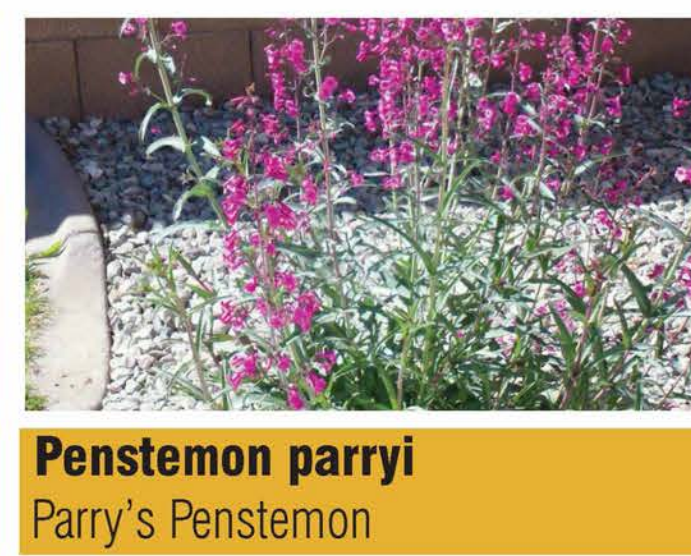

Calliandra eriophylla
Pink Fairy Duster