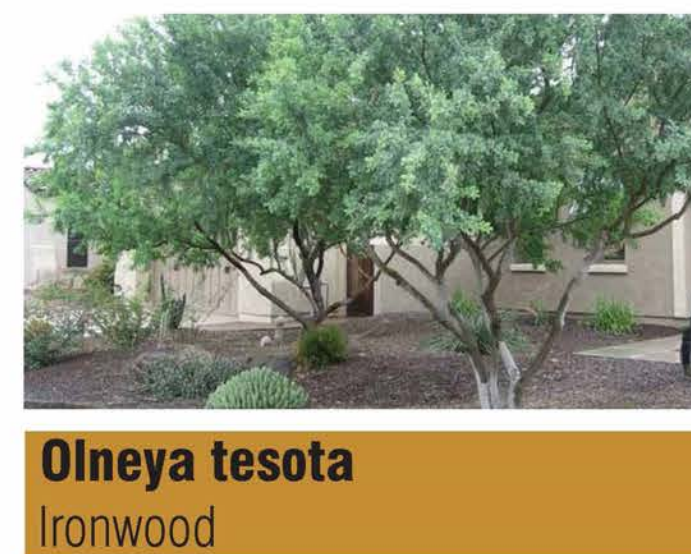

SCOTTSDALE ROAD: JOMAX ROAD to DIXILETA DRIVE

Proposed Plant Materials

Trees

Chilopsis linearis
Desert Willow

Olneya tesota
Ironwood

Parkinsonia florida
Blue Palo Verde

Parkinsonia microphylla
Foothills Palo Verde

Prosopis velutina
Native Mesquite

Shrubs / Groundcover

Abronia villosa
Sand Verbena

Ambrosia deltoidea
Bursage

Anisacanthus therberi
Desert Honeysuckle

Baileya multiradiata
Desert Marigold

Calliandra eriophylla
Pink Fairy Duster