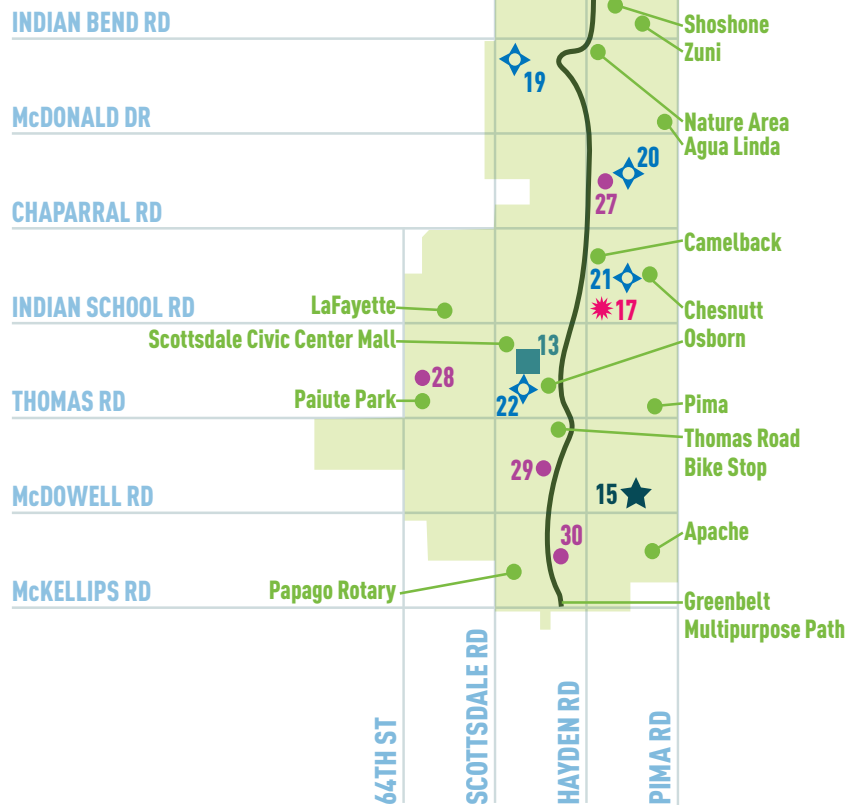

● Parks

- **Agua Linda Park** 8732 E. McDonald Dr.
- **Apache Park** 1201 N. 85th Pl.
- **Aztec Park** 13636 N. 100th St.
- **Camelback Park** Hayden & Camelback
- **Chesnutt Park** 4565 N. Granite Reef Rd.
- **Cholla Park** 11320 E. Via Linda
- **Comanche Park** 7639 Via Paseo del Norte
- **Florence Ely Nelson Park** 8950 E. Pinnacle Peak Rd.
- **George "Doc" Cavalliere Park** 27775 N. Alma School Pkwy.
- **Grayhawk Neighborhood Park** 20726 N. 76th St.
- **Ironwood Park** 18650 N. 94th St.
- **Lafayette Park** 6745 E. LaFayette Blvd.
- **Mescal Park** 11015 N. 68th Pl.
- **Nature Area** 6801 N. Hayden Rd.
- **Northsight Park** 8400 E. Thunderbird Rd.
- **Osborn Park** 7775 E. Osborn Rd.
- **Paiute Park** 3210 N. 66th St.
- **Papago Rotary Park** 7316 E. Garfield St.
- **Pima Park** 8600 E. Thomas Rd.
- **Rio Montana Park** 11180 N. 132nd St.
- **Rotary Park** 7959 E. Doubletree Ranch Rd.
- **Scottsdale Civic Center Mall** 3939 N. Drinkwater Blvd.
- **Shoshone Park** 8300 Via De Dorado
- **Sonoran Hills Park** 7625 E. Williams Dr.
- **Stonegate Equestrian Park** 9555 N. 120th St.
- **Thomas Road Bike Stop** 7801 E. Thomas Rd.
- **Thompson Peak Park** 20199 N. 78th Pl.
- **Thunderbird Park** 9170 E. Thunderbird Rd.
- **Zuni Park** 7343 Via del Elemental

▲ Hiking Trails

1) **Pinnacle Peak Park** 26802 N. 102nd Way
2) **Tom's Thumb** 23015 N. 128th St.
3) **Gateway** 18333 N. Thompson Peak Pkwy.
4) **WestWorld** 15939 N. 98th St.
5) **Quartz** 10215 McDowell Mnt. Ranch Rd.
6) **Lost Dog Wash** 12601 N. 124th St.
7) **Ringtail** 12300 block of N. 128th St.
8) **Sunrise** 12101 N. 145th Way

■ Public Libraries

9) **Appaloosa Library** 7377 E. Silverstone Dr.
10) **Arabian Library** 10215 E. McDowell Mnt. Ranch Rd.
11) **Palomino Library** 12575 E. Via Linda Suite 102
12) **Mustang Library** 10101 N. 90th St.
13) **Civic Center Library** 3839 N. Drinkwater Blvd.

★ Senior Centers

14) **Via Linda Senior Center** 10440 E. Via Linda
15) **Granite Reef Senior Center** 1700 N. Granite Reef Rd.

★ Tennis Centers

16) **Scottsdale Ranch Park & Tennis Center**
  10400 E. Via Linda
17) **Indian School Park & Tennis Center**
  4289 N. Hayden Rd.

◆ Specialty Facilities

18) **Scottsdale Sports Complex** 8081 E. Princess Dr.
19) **McCormick-Stillman Railroad Park** 7301 E. Indian Bend Rd.
20) **Adapted Services Center** 8102 E. Jackrabbit Road
21) **Club SAR Fitness Center** 8055 E. Camelback Rd.
22) **Scottsdale Stadium** 7408 E. Osborn Rd.

● Parks, Recreation & Human Services Community Centers and Pools

23) **Horizon Park & Community Center**
  15444 N. 100th St.
24) **McDowell Mountain Ranch Park & Aquatic Center**
  15525 N. Thompson Peak Pkwy.
25) **Cactus Park & Aquatic Center**
  7202 E. Cactus Rd.
26) **Mountain View Park & Community Center**
  8625 E. Mountain View Rd.
27) **Chaparral Park, Aquatic & Community Center**
  5401 N. Hayden Rd.
28) **Paiute Neighborhood Center**
  6535 E. Osborn Rd.
29) **Eldorado Park, Aquatic & Community Center**
  2311 N. Miller Rd.
30) **Vista Del Camino Park & Community Center**
  7700 E. Roosevelt St.