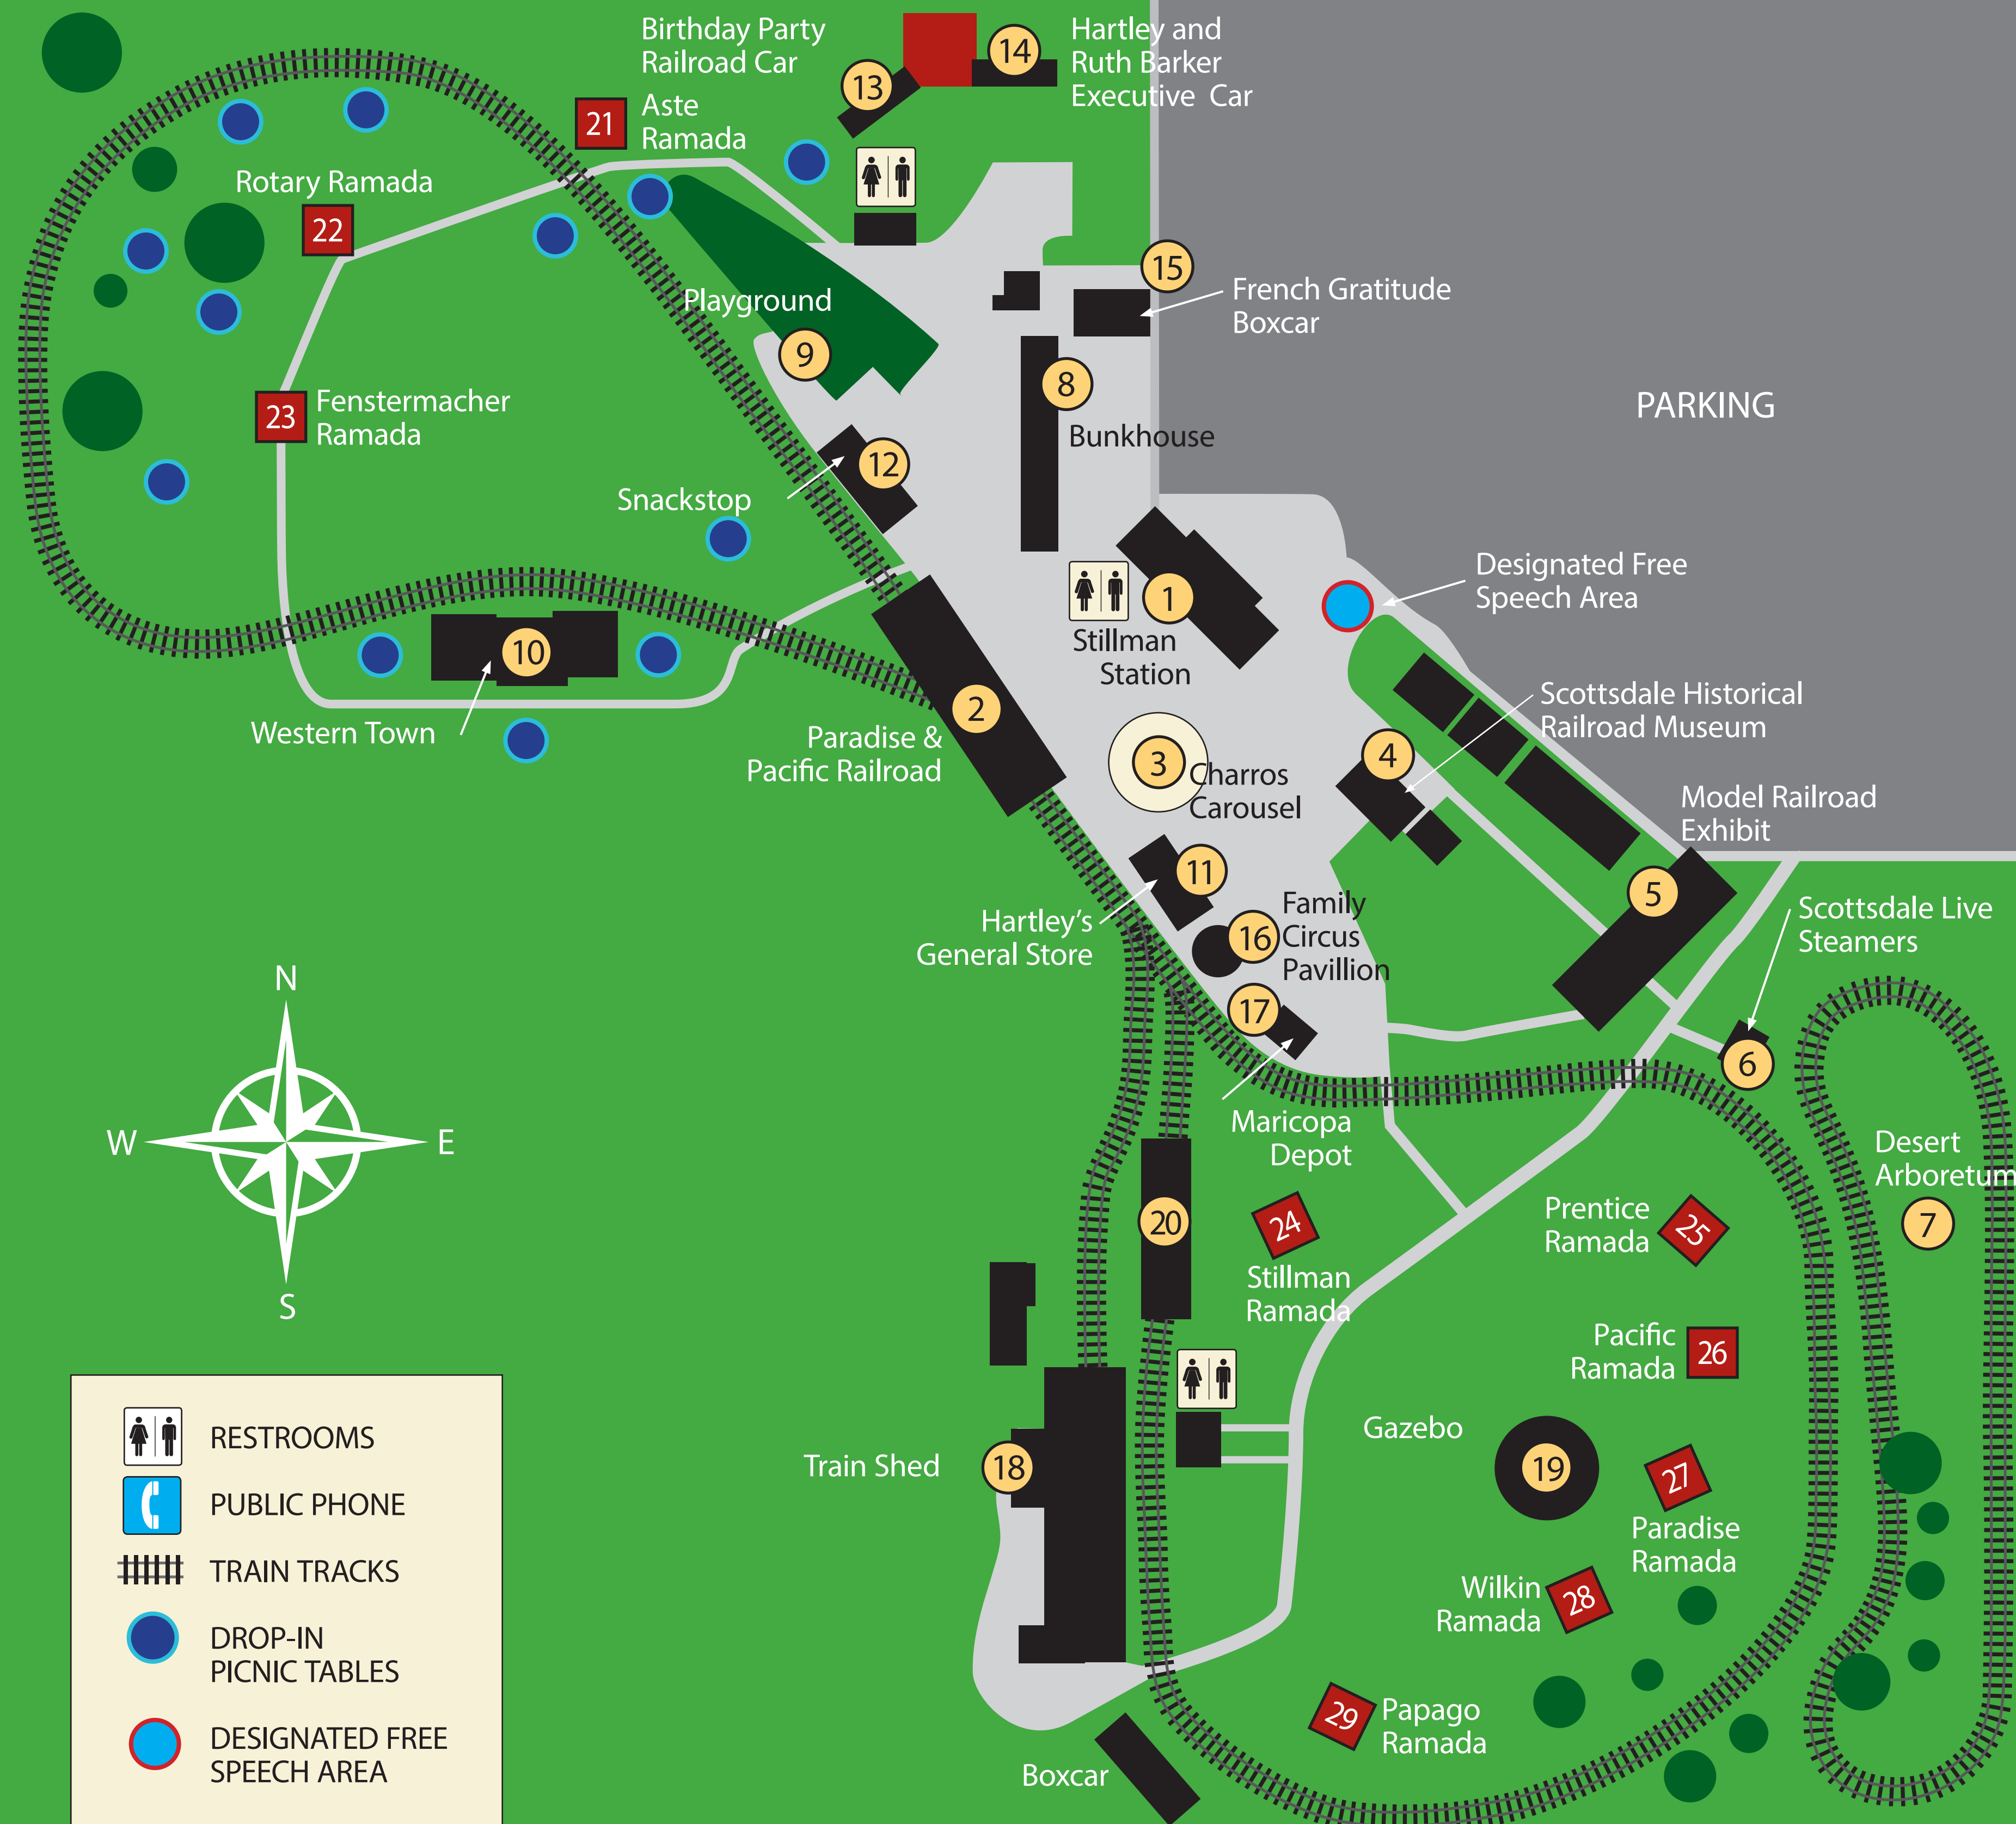

# McCORMICK-STILLMAN RAILROAD PARK

## Tickets and Reservations

- ① Stillman Station

## Food and Souvenirs

- ① Stillman Station
- ⑪ Hartleys General Store
- ⑫ Snackstop

## Picnic Ramadas

- ㉑ Aste
- ㉒ Rotary
- ㉓ Fenstermacher
- ㉔ Stillman
- ㉕ Prentice
- ㉖ Pacific
- ㉗ Paradise
- ㉘ Wilkin
- ㉙ Papago