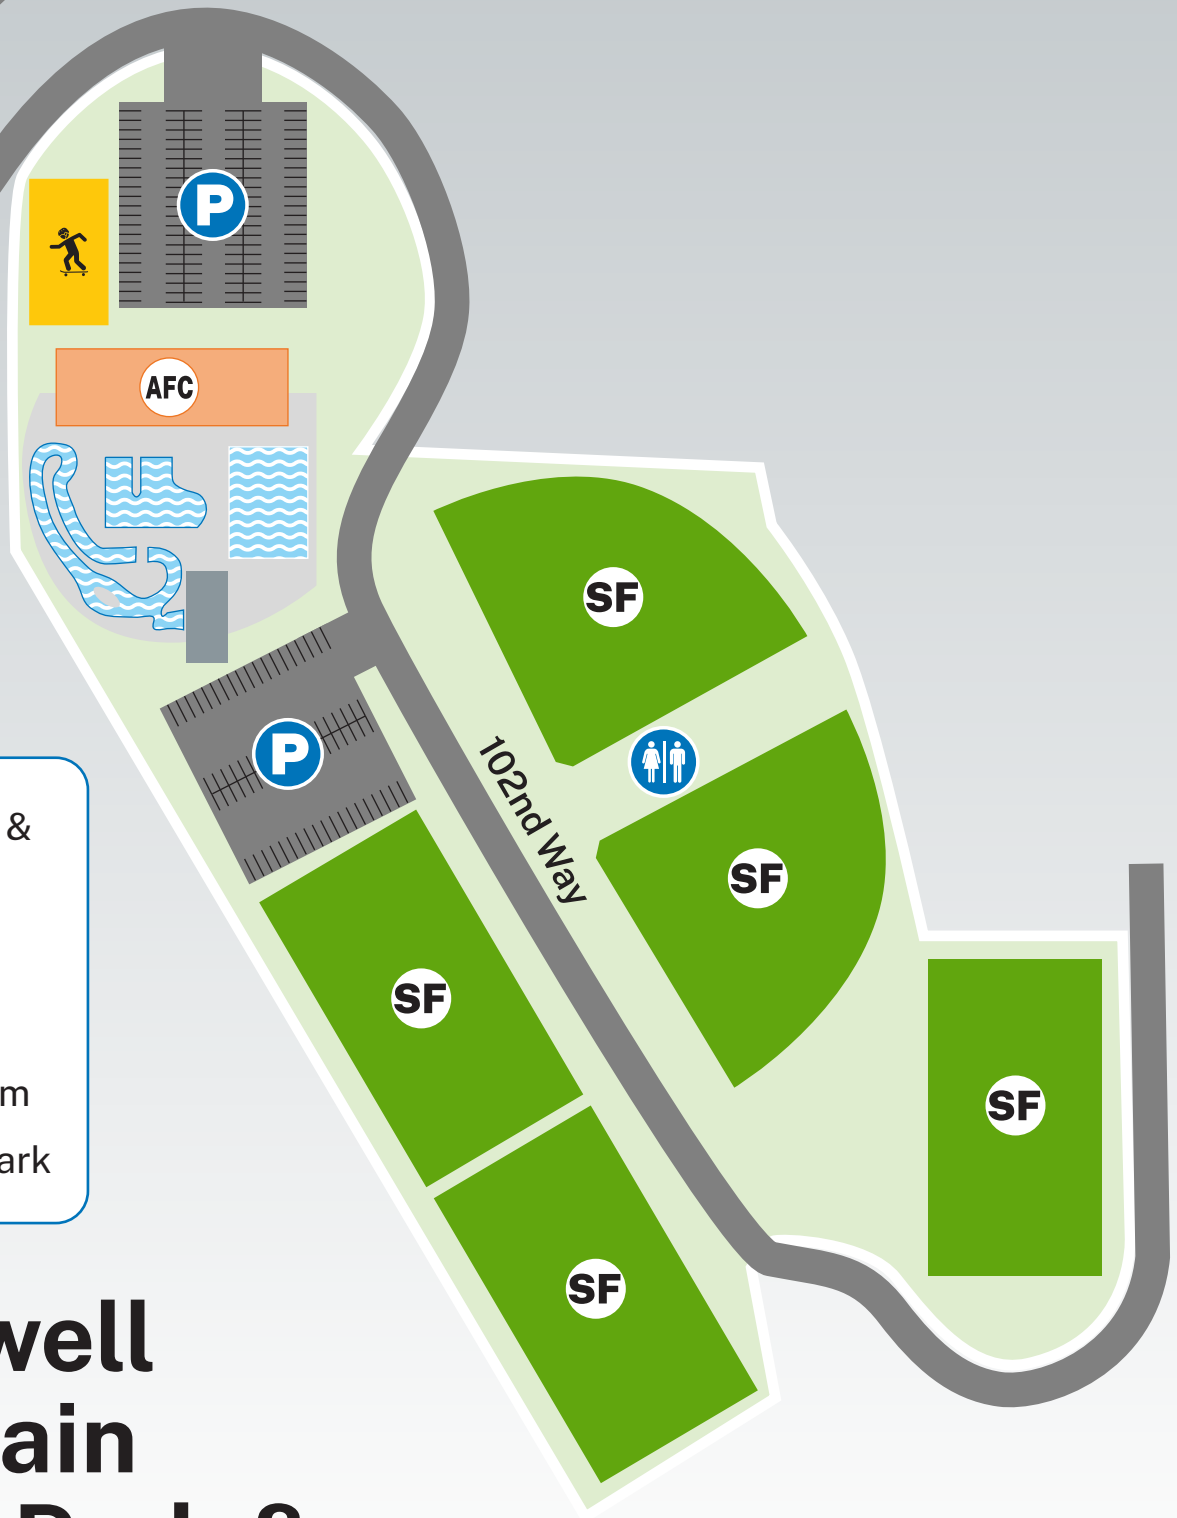

Thompson Peak Pkwy.

-  Aquatic & Fitness Center
-  Parking
-  Pool
-  Restroom
-  Skate Park

McDowell Mountain Ranch Park & Aquatic Center

15525 N. Thompson Peak Pkwy.