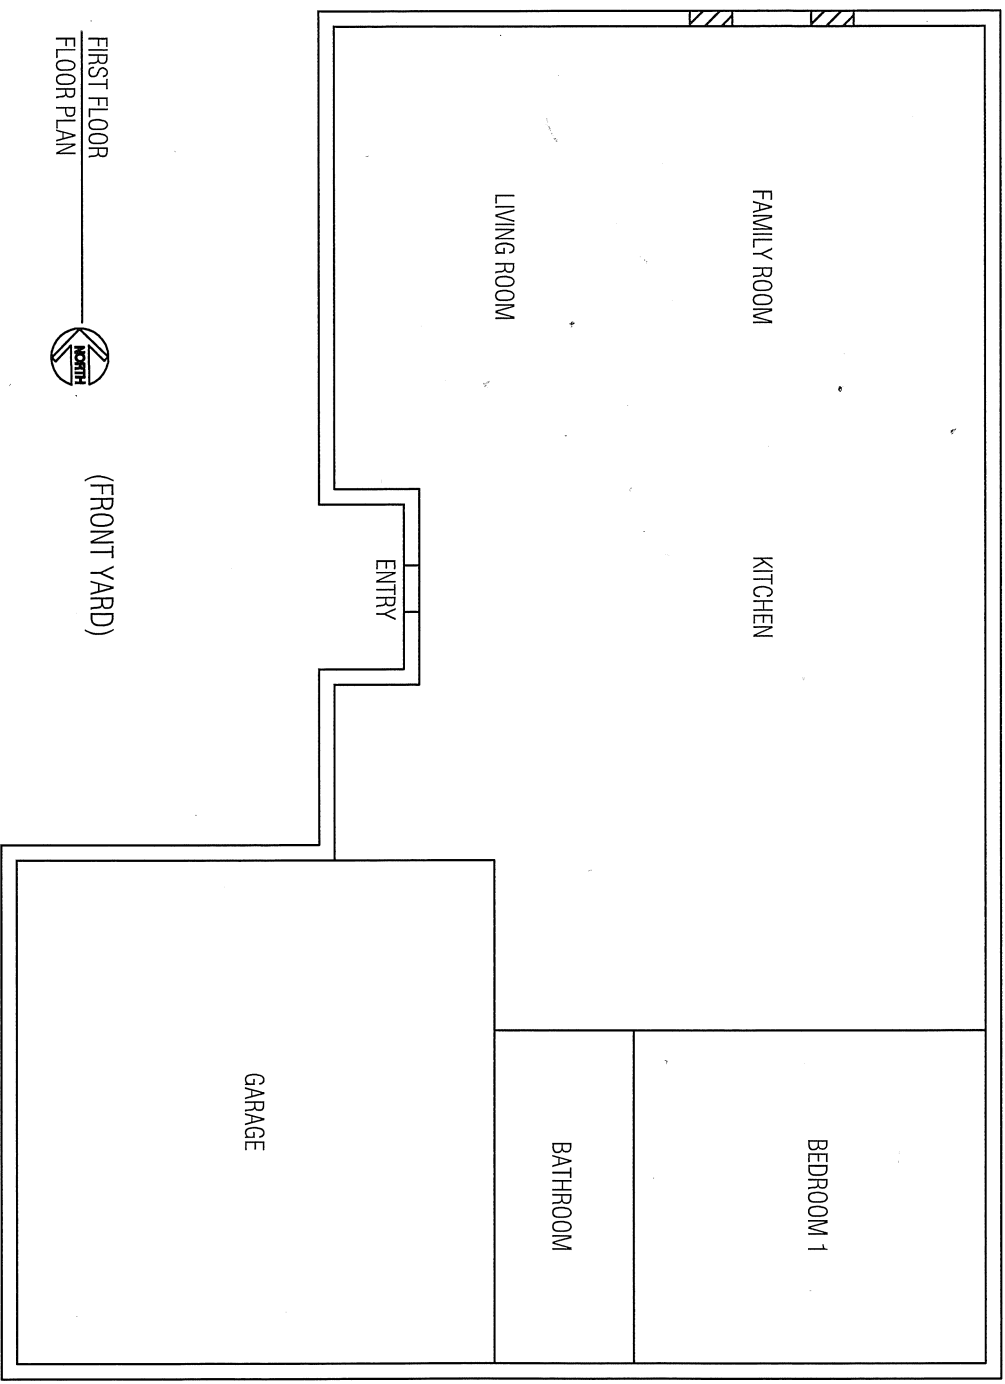

**LEGEND:**

-  = REPLACEMENT WINDOW / PATIO DOOR LOCATION
- (PW) = PICTURE / FIXED WINDOW
- (XO) = SLIDER WINDOW

SCOPE OF WORK: REPLACE / INSTALL RETROFIT,  
WINDOWS, NO (N)

CONSTRUCTION / REPLACEMENT ONLY.

NOTE: WINDOWS / PATIO DOORS;

U-FACTOR = 0.

SHGC = 0.

FAMILY ROOM  
WINDOW (XO)  
36" w x 48" h

FAMILY ROOM  
WINDOW (XO)  
36" w x 48" h

FIRST FLOOR  
FLOOR PLAN

(FRONT YARD)